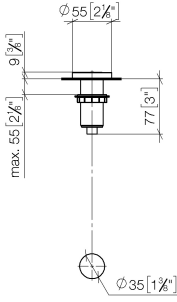

10 713 970

mm [inches]

10 713 970

Parts for other
finishes can be found
here: [Chrome](#)

AIR SWITCH Control button - Matte Black

ELIO

10 713 970

Spare parts list

No.	Item Number	Name	Quantity used	Delivery time
	09 28 10 141 90	sleeve	8	2