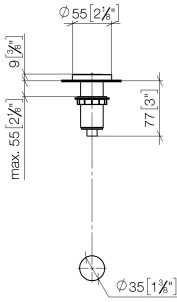

10 713 970

mm [inches]

10 713 970

Parts for other finishes can be found here: [Chrome](#)

AIR SWITCH Control button - Brushed Champagne (22kt Gold)

ELIO

10 713 970

Spare parts list

No.	Item Number	Name	Quantity used	Delivery time
	09 28 10 141 90	sleeve	8	2