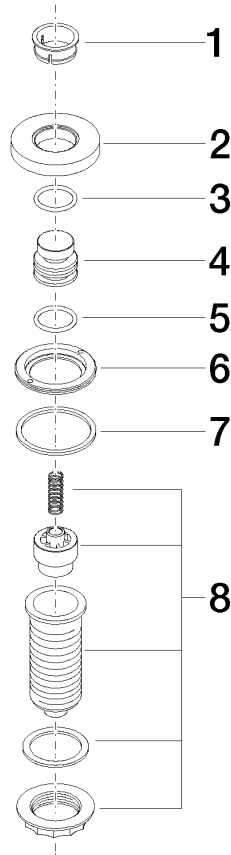

10 713 970

Fits: ELIO, MEM, TARA, ENO, SYNC, TARA
ULTRA, META SQUARE

- for controlling a waste disposal unit

Compatible with waste disposal units with integrated air switch made by Insinkerator®, e.g. Evolution.

The products are not available in all markets, please contact your Dornbracht sales force.

For more information go to www.insinkerator.com

Fits ELIO, ENO, MEM, META SQUARE, SYNC, TARA and TARA ULTRA

	Champagne (22kt Gold)	10 713 970-47
	Chrome	10 713 970-00
	Brushed Platinum	10 713 970-06
	Platinum	10 713 970-08
	Durabrace (23kt Gold)	10 713 970-09
	Dark Chrome	10 713 970-19
	Brushed Durabrace (23kt Gold)	10 713 970-28
	Matte Black	10 713 970-33
	Brushed Champagne (22kt Gold)	10 713 970-46
	Brushed Chrome	10 713 970-93
	Brushed Dark Platinum	10 713 970-99

10 713 970

mm [inches]

10 713 970

Parts for other finishes can be found here: [Chrome](#)

AIR SWITCH Control button - Champagne (22kt Gold)

ELIO

10 713 970

Spare parts list

No.	Item Number	Name	Quantity used	Delivery time
	09 28 10 141 90	sleeve	8	2