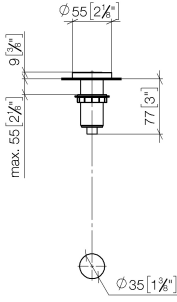

10 713 970

mm [inches]

10 713 970

Parts for other finishes can be found here: [Chrome](#)

AIR SWITCH Control button - Champagne (22kt Gold)

ELIO

10 713 970

Spare parts list

No.	Item Number	Name	Quantity used	Delivery time
	09 28 10 141 90	sleeve	8	2