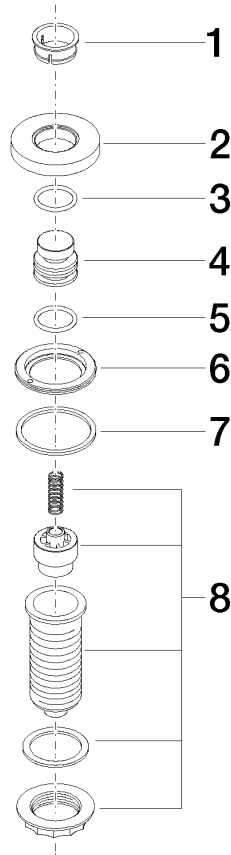

10 713 970

Fits: ELIO, MEM, TARA, ENO, SYNC, TARA ULTRA, META SQUARE

- for controlling a waste disposal unit

Compatible with waste disposal units with integrated air switch made by Insinkerator®, e.g. Evolution.

The products are not available in all markets, please contact your Dornbracht sales force.

For more information go to www.insinkerator.com

Fits ELIO, ENO, MEM, META SQUARE, SYNC, TARA and TARA ULTRA

	Brushed Chrome	10 713 970-93
	Chrome	10 713 970-00
	Brushed Platinum	10 713 970-06
	Platinum	10 713 970-08
	Durabrand (23kt Gold)	10 713 970-09
	Dark Chrome	10 713 970-19
	Brushed Durabrand (23kt Gold)	10 713 970-28
	Matte Black	10 713 970-33
	Brushed Champagne (22kt Gold)	10 713 970-46
	Champagne (22kt Gold)	10 713 970-47
	Brushed Dark Platinum	10 713 970-99

10 713 970

mm [inches]

10 713 970

Parts for other finishes can be found here: [Chrome](#)

AIR SWITCH Control button - Brushed Chrome

ELIO

10 713 970

Spare parts list

No.	Item Number	Name	Quantity used	Delivery time
	09 28 10 141 90	sleeve	8	2