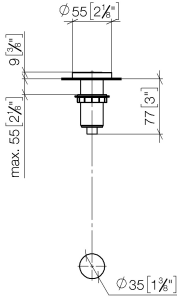

10 713 970

mm [inches]

10 713 970

Parts for other finishes can be found here: [Chrome](#)

AIR SWITCH Control button - Brushed Chrome

ELIO

10 713 970

Spare parts list

No.	Item Number	Name	Quantity used	Delivery time
	09 28 10 141 90	sleeve	8	2