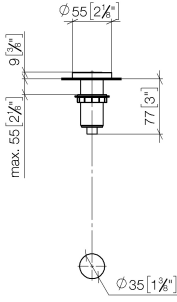

10 713 970

mm [inches]

10 713 970

Parts for other finishes can be found here: [Chrome](#)

AIR SWITCH Control button - Brushed Dark Platinum

ELIO

10 713 970

Spare parts list

No.	Item Number	Name	Quantity used	Delivery time
	09 28 10 141 90	sleeve	8	2