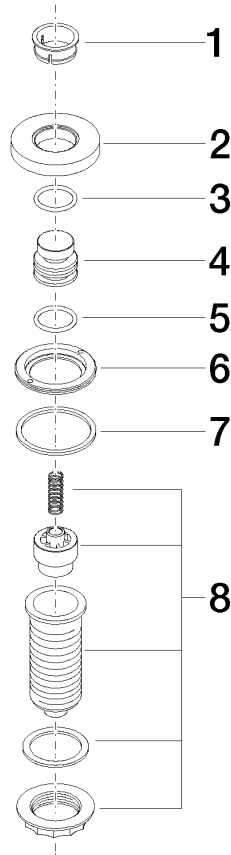

10 713 970

Fits: ELIO, MEM, TARA, ENO, SYNC, TARA ULTRA, META SQUARE

- for controlling a waste disposal unit

Compatible with waste disposal units with integrated air switch made by Insinkerator®, e.g. Evolution.

The products are not available in all markets, please contact your Dornbracht sales force.

For more information go to www.insinkerator.com

Fits ELIO, ENO, MEM, META SQUARE, SYNC, TARA and TARA ULTRA

	Brushed Dark Platinum	10 713 970-99
	Chrome	10 713 970-00
	Brushed Platinum	10 713 970-06
	Platinum	10 713 970-08
	Durabress (23kt Gold)	10 713 970-09
	Dark Chrome	10 713 970-19
	Brushed Durabress (23kt Gold)	10 713 970-28
	Matte Black	10 713 970-33
	Brushed Champagne (22kt Gold)	10 713 970-46
	Champagne (22kt Gold)	10 713 970-47
	Brushed Chrome	10 713 970-93

10 713 970

mm [inches]

10 713 970

Parts for other finishes can be found here: [Chrome](#)

AIR SWITCH Control button - Brushed Dark Platinum

ELIO

10 713 970

Spare parts list

No.	Item Number	Name	Quantity used	Delivery time
	09 28 10 141 90	sleeve	8	2