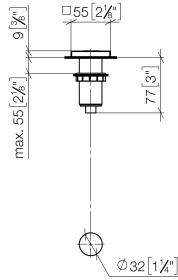

For more information go to www.insinkerator.com

Fits LOT

	Chrome	10 714 970-00
	Brushed Platinum	10 714 970-06
	Platinum	10 714 970-08
	Durabross (23kt Gold)	10 714 970-09
	Dark Chrome	10 714 970-19
	Brushed Durabross (23kt Gold)	10 714 970-28
	Brushed Champagne (22kt Gold)	10 714 970-46
	Champagne (22kt Gold)	10 714 970-47
	Brushed Chrome	10 714 970-93
	Brushed Dark Platinum	10 714 970-99

10 714 970

mm [inches]

10 714 970

Parts for other finishes can be found here: Brushed Platinum

Spare parts list

No.	Item Number	Name	Quantity used	Delivery time
1	09 28 10 141 90	sleeve	1	2
2	09 27 87 013-00	rosette	1	10
3	09 14 10 507 90	seal	1	2
4	09 21 33 045-00	insert	1	10
5	09 14 10 015 90	seal	1	2
6	09 24 01 030 90	ring	1	2
7	09 14 05 037 90	seal	1	2
8	04 30 01 186 00 90	sleeve	1	2