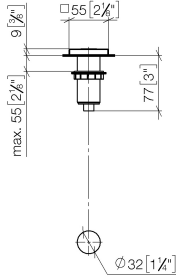

For more information go to www.insinkerator.com

Fits LOT

	Brushed Platinum	10 714 970-06
	Chrome	10 714 970-00
	Platinum	10 714 970-08
	Durabress (23kt Gold)	10 714 970-09
	Dark Chrome	10 714 970-19
	Brushed Durabress (23kt Gold)	10 714 970-28
	Brushed Champagne (22kt Gold)	10 714 970-46
	Champagne (22kt Gold)	10 714 970-47
	Brushed Chrome	10 714 970-93
	Brushed Dark Platinum	10 714 970-99

AIR SWITCH Control button - Brushed Platinum

LOT

10 714 970

mm [inches]

10 714 970

Parts for other finishes can be found here: [Chrome](#)

AIR SWITCH Control button - Brushed Platinum

LOT

10 714 970

Spare parts list

No.	Item Number	Name	Quantity used	Delivery time
	09 28 10 141 90	sleeve	8	2