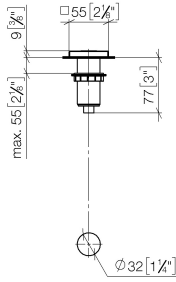

For more information go to [www.insinkerator.com](http://www.insinkerator.com)

Fits LOT

	Platinum	10 714 970-08
	Chrome	10 714 970-00
	Brushed Platinum	10 714 970-06
	Durabress (23kt Gold)	10 714 970-09
	Dark Chrome	10 714 970-19
	Brushed Durabress (23kt Gold)	10 714 970-28
	Brushed Champagne (22kt Gold)	10 714 970-46
	Champagne (22kt Gold)	10 714 970-47
	Brushed Chrome	10 714 970-93
	Brushed Dark Platinum	10 714 970-99

# AIR SWITCH Control button - Platinum

LOT

10 714 970

mm [inches]

10 714 970

Parts for other finishes can be found here: [Chrome](#)

### Spare parts list

No.	Item Number	Name	Quantity used	Delivery time
	09 28 10 141 90	sleeve	8	2