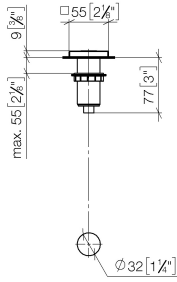

# AIR SWITCH Control button - Durabronz (23kt Gold)

LOT

10 714 970

mm [inches]

10 714 970

Parts for other  
finishes can be found  
here: Chrome

AIR SWITCH Control button - Durabross (23kt Gold)

LOT

10 714 970

**Spare parts list**

No.	Item Number	Name	Quantity used	Delivery time
	09 28 10 141 90	sleeve	8	2