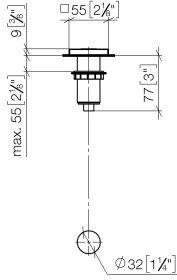

For more information go to www.insinkerator.com

Fits LOT

	Dark Chrome	10 714 970-19
	Chrome	10 714 970-00
	Brushed Platinum	10 714 970-06
	Platinum	10 714 970-08
	Durabress (23kt Gold)	10 714 970-09
	Brushed Durabress (23kt Gold)	10 714 970-28
	Brushed Champagne (22kt Gold)	10 714 970-46
	Champagne (22kt Gold)	10 714 970-47
	Brushed Chrome	10 714 970-93
	Brushed Dark Platinum	10 714 970-99

AIR SWITCH Control button - Dark Chrome

LOT

10 714 970

mm [inches]

10 714 970

Parts for other finishes can be found here: [Chrome](#)

AIR SWITCH Control button - Dark Chrome

LOT