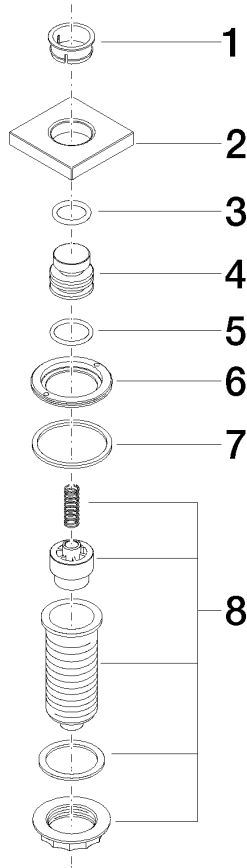

For more information go to www.insinkerator.com

Fits LOT

	Dark Chrome	10 714 970-19
	Chrome	10 714 970-00
	Brushed Platinum	10 714 970-06
	Platinum	10 714 970-08
	Durabress (23kt Gold)	10 714 970-09
	Brushed Durabress (23kt Gold)	10 714 970-28
	Brushed Champagne (22kt Gold)	10 714 970-46
	Champagne (22kt Gold)	10 714 970-47
	Brushed Chrome	10 714 970-93
	Brushed Dark Platinum	10 714 970-99

AIR SWITCH Control button - Dark Chrome

LOT

10 714 970

mm [inches]

10 714 970

Parts for other finishes can be found here: [Chrome](#)

AIR SWITCH Control button - Dark Chrome

LOT

10 714 970

Spare parts list