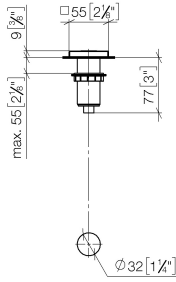

For more information go to www.insinkerator.com

Fits LOT

	Brushed Durabronz (23kt Gold)	10 714 970-28
	Chrome	10 714 970-00
	Brushed Platinum	10 714 970-06
	Platinum	10 714 970-08
	Durabronz (23kt Gold)	10 714 970-09
	Dark Chrome	10 714 970-19
	Brushed Champagne (22kt Gold)	10 714 970-46
	Champagne (22kt Gold)	10 714 970-47
	Brushed Chrome	10 714 970-93
	Brushed Dark Platinum	10 714 970-99

AIR SWITCH Control button - Brushed Durabronz (23kt Gold)

LOT

10 714 970

mm [inches]

10 714 970

Parts for other finishes can be found here: Chrome

AIR SWITCH Control button - Brushed Durabronz (23kt Gold)

LOT

10 714 970

Spare parts list

No.	Item Number	Name	Quantity used	Delivery time
	09 28 10 141 90	sleeve	8	2