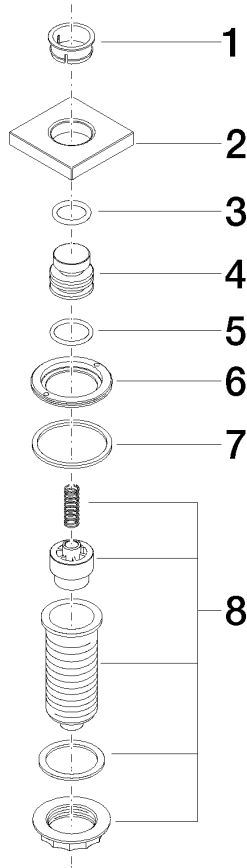

For more information go to www.insinkerator.com

Fits LOT

	Brushed Durabronz (23kt Gold)	10 714 970-28
	Chrome	10 714 970-00
	Brushed Platinum	10 714 970-06
	Platinum	10 714 970-08
	Durabronz (23kt Gold)	10 714 970-09
	Dark Chrome	10 714 970-19
	Brushed Champagne (22kt Gold)	10 714 970-46
	Champagne (22kt Gold)	10 714 970-47
	Brushed Chrome	10 714 970-93
	Brushed Dark Platinum	10 714 970-99

AIR SWITCH Control button - Brushed Durabronz (23kt Gold)

LOT

10 714 970

mm [inches]

10 714 970

Parts for other finishes can be found here: Chrome

AIR SWITCH Control button - Brushed Durabronz (23kt Gold)

LOT

10 714 970

Spare parts list

No.	Item Number	Name	Quantity used	Delivery time
	09 28 10 141 90	sleeve	8	2