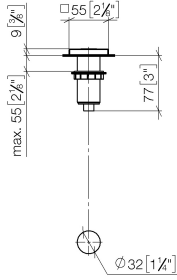

10 714 970

mm [inches]

10 714 970

Parts for other finishes can be found here: [Chrome](#)

AIR SWITCH Control button - Champagne (22kt Gold)

LOT

10 714 970

**Spare parts list**

No.	Item Number	Name	Quantity used	Delivery time
	09 28 10 141 90	sleeve	8	2