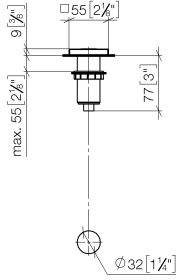

For more information go to www.insinkerator.com

Fits LOT

	Brushed Chrome	10 714 970-93
	Chrome	10 714 970-00
	Brushed Platinum	10 714 970-06
	Platinum	10 714 970-08
	Durabress (23kt Gold)	10 714 970-09
	Dark Chrome	10 714 970-19
	Brushed Durabress (23kt Gold)	10 714 970-28
	Brushed Champagne (22kt Gold)	10 714 970-46
	Champagne (22kt Gold)	10 714 970-47
	Brushed Dark Platinum	10 714 970-99

AIR SWITCH Control button - Brushed Chrome

LOT

10 714 970

mm [inches]

10 714 970

Parts for other finishes can be found here: [Chrome](#)

AIR SWITCH Control button - Brushed Chrome

LOT

10 714 970

Spare parts list

No.	Item Number	Name	Quantity used	Delivery time
	09 28 10 141 90	sleeve	8	2