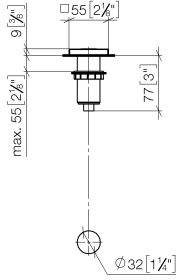

For more information go to www.insinkerator.com

Fits LOT

	Brushed Dark Platinum	10 714 970-99
	Chrome	10 714 970-00
	Brushed Platinum	10 714 970-06
	Platinum	10 714 970-08
	Durabress (23kt Gold)	10 714 970-09
	Dark Chrome	10 714 970-19
	Brushed Durabress (23kt Gold)	10 714 970-28
	Brushed Champagne (22kt Gold)	10 714 970-46
	Champagne (22kt Gold)	10 714 970-47
	Brushed Chrome	10 714 970-93

AIR SWITCH Control button - Brushed Dark Platinum

LOT

10 714 970

mm [inches]

10 714 970

Parts for other finishes can be found here: [Chrome](#)

AIR SWITCH Control button - Brushed Dark Platinum

LOT

10 714 970

Spare parts list

No.	Item Number	Name	Quantity used	Delivery time
	09 28 10 141 90	sleeve	8	2