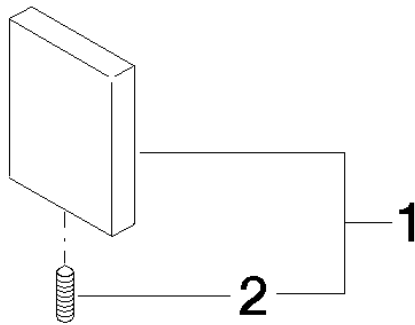

Cover - Brushed Platinum

11 001 980

Cover - Brushed Platinum

11 001 980

Cover - Brushed Platinum

11 001 980

mm [inches]

Cover - Brushed Platinum

11 001 980

Spare parts list

No.	Item Number	Name	Quantity used	Delivery time
2	04 31 11 113 00 90	pin	1	2