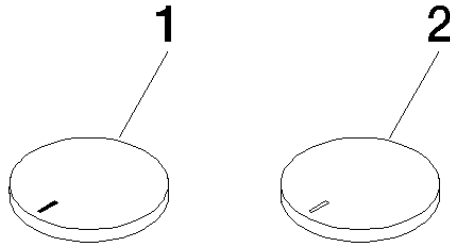

11 283 811

- with hot / cold marking
- for three-hole basin mixers and five-hole bath mixers

	Brushed Dark Platinum	11 283 811-99
	Chrome	11 283 811-00
	Brushed Platinum	11 283 811-06
	Platinum	11 283 811-08
	Durabress (23kt Gold)	11 283 811-09
	Dark Chrome	11 283 811-19
	Brushed Durabress (23kt Gold)	11 283 811-28
	Brushed Champagne (22kt Gold)	11 283 811-46
	Champagne (22kt Gold)	11 283 811-47

CYO Handle insert set hot & cold - Brushed Dark Platinum

CYO

11 283 811

11 283 811

Product version from 7/1/2023

Parts for other
finishes can be found
here: [Chrome](#)

CYO Handle insert set hot & cold - Brushed Dark Platinum

CYO

11 283 811

Spare parts list

Product version from 7/1/2023

No.	Item Number	Name	Quantity used	Delivery time
	11 183 811-99	CYO Handle insert hot - Brushed Dark Platinum	2	30