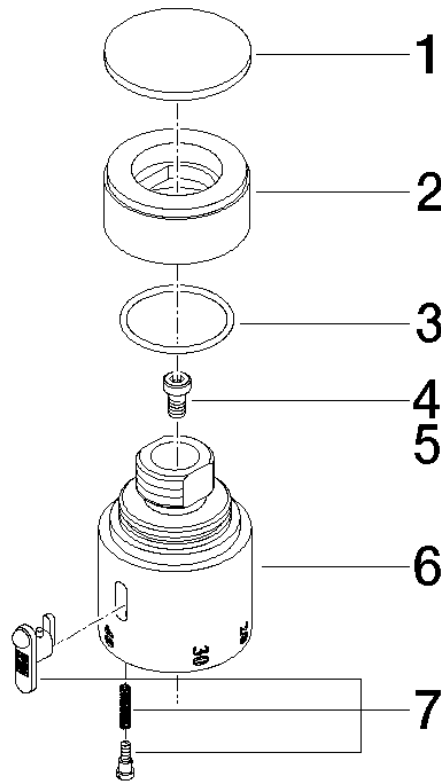

Temperature control handle - Brushed Platinum

11 420 220

	Brushed Platinum	11 420 220-06
	Chrome	11 420 220-00
	Platinum	11 420 220-08
	Durabress (23kt Gold)	11 420 220-09

Temperature control handle - Brushed Platinum

11 420 220

Temperature control handle - Brushed Platinum

11 420 220

Temperature control handle - Brushed Platinum

11 420 220

Parts for other finishes can be found here: [Chrome](#)

Spare parts list

No.	Item Number	Name	Quantity used	Delivery time
3	09 14 10 040 90	seal	1	2
4	90 30 30 027 00 90	screw	1	2
5	09 30 33 004 90	screw	1	2
7	90 21 33 020 00 90	handle	1	2