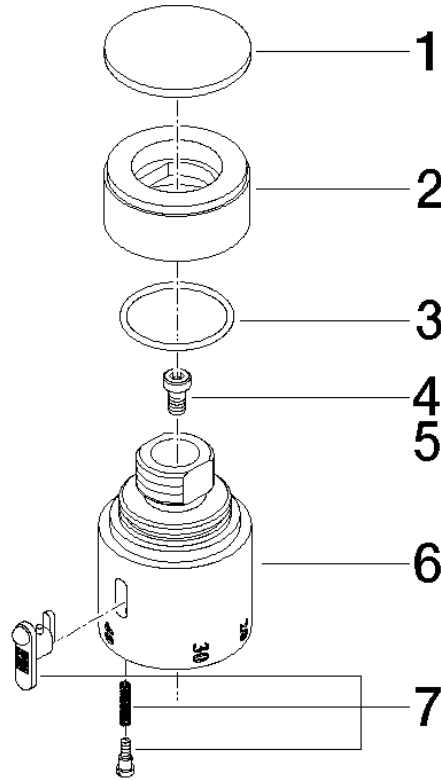

Temperature control handle - Platinum

11 420 220

	Platinum	11 420 220-08
	Chrome	11 420 220-00
	Brushed Platinum	11 420 220-06
	Durabass (23kt Gold)	11 420 220-09

Temperature control handle - Platinum

11 420 220

Temperature control handle - Platinum

11 420 220

Temperature control handle - Platinum

11 420 220

Parts for other finishes can be found here: [Chrome](#)

Spare parts list

No.	Item Number	Name	Quantity used	Delivery time
3	09 14 10 040 90	seal	1	2
4	90 30 30 027 00 90	screw	1	2
5	09 30 33 004 90	screw	1	2
7	90 21 33 020 00 90	handle	1	2