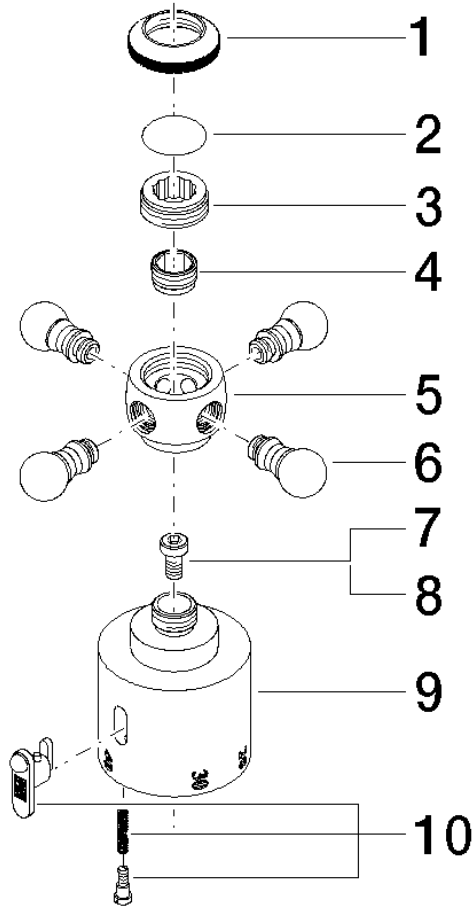

MADISON Temperature control handle - Platinum

MADISON

11 420 360

	Platinum	11 420 360-08
	Chrome	11 420 360-00
	Brushed Platinum	11 420 360-06
	Durabass (23kt Gold)	11 420 360-09
	Brushed Durabass (23kt Gold)	11 420 360-28
	Brushed Dark Platinum	11 420 360-99

MADISON Temperature control handle - Platinum

MADISON

11 420 360

11 420 360

11 420 360

Parts for other finishes can be found here: [Chrome](#)

MADISON Temperature control handle - Platinum

MADISON

11 420 360

Spare parts list

No.	Item Number	Name	Quantity used	Delivery time
	09 20 36 005-08	handle	11	40