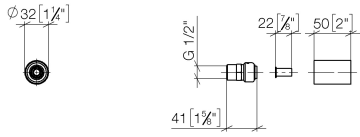

## Leak protection 1/2" -

---

12 010 970 90

- rubber sleeve
- plastic cap
- conical nut 1/2" with cutting ring for 15 mm PEX pipe
- coupling, male thread 1/2" x male thread 1/2"

# Leak protection 1/2" -

---

12 010 970 90

mm [inches]

## Leak protection 1/2" -

---

12 010 970 90