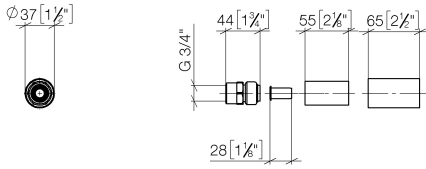

## Leak protection 3/4" -

---

12 012 970 90

- coupling, 3/4"
- rubber sleeve
- plastic cap

# Leak protection 3/4" -

12 012 970 90

mm [inches]