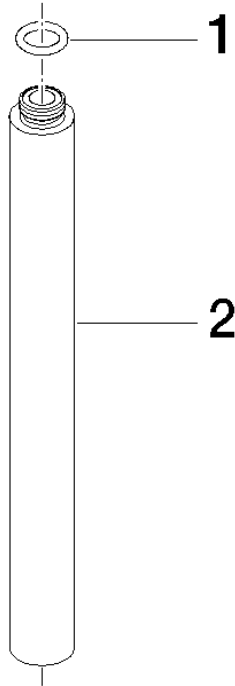

Extension for shower with fixed riser 200 mm - Brushed Platinum

12 120 970 Product version from 6/1/2024

	Brushed Platinum	12 120 970-06
	Brushed Light Gold	12 120 970-27

Extension for shower with fixed riser 200 mm - Brushed Platinum

12 120 970 Product version from 6/1/2024

Extension for shower with fixed riser 200 mm - Brushed Platinum

12 120 970 Product version from 6/1/2024

mm [inches]

Extension for shower with fixed riser 200 mm - Brushed Platinum

12 120 970 Product version from 6/1/2024

Parts for other finishes can be found here: [Brushed Light Gold](#)

Spare parts list

No.	Item Number	Name	Quantity used	Delivery time
1	90 14 10 011 00 90	seal	1	2
2	09 24 04 180-06	extension	1	60