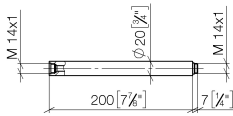

Extension for shower with fixed riser 200 mm - Brushed Platinum

12 120 970 Product version from 6/1/2024

	Brushed Platinum	12 120 970-06
	Brushed Light Gold	12 120 970-27

Extension for shower with fixed riser 200 mm - Brushed Platinum

12 120 970 Product version from 6/1/2024

Extension for shower with fixed riser 200 mm - Brushed Platinum

12 120 970 Product version from 6/1/2024

mm [inches]

Extension for shower with fixed riser 200 mm - Brushed Platinum