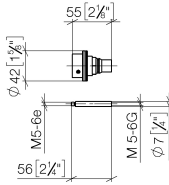

Extension 28 mm -

12 177 970 90 Product version from 5/1/2014

Extension 28 mm -

12 177 970 90 Product version from 5/1/2014

for xTOOL thermostat modules 35 503 / 511 / 521 /
531 / 524 / 534 970 90

Extension 28 mm -

12 177 970 90 Product version from 5/1/2014

mm [inches]

Extension 28 mm -

12 177 970 90 Product version from 5/1/2014

Spare parts list

No.	Item Number	Name	Quantity used	Delivery time
1	90 31 09 095 00 90	bar	1	2