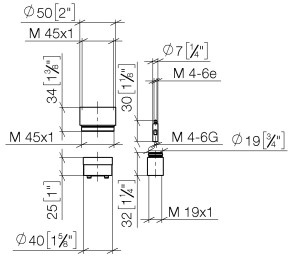

## Extension 25 mm -

---

12 191 970 90

- up to 25 mm: 1 x 12 191 970 90
- 26 mm - 50 mm: 2 x 12 191 970 90

for concealed single-lever shower and bath mixer 36  
12X SSS-FF

# Extension 25 mm -

12 191 970 90

mm [inches]

Extension 25 mm -

---

12 191 970 90

Product version up to 7/11/2019

**Product version from 7/11/2019**

## Extension 25 mm -

---

12 191 970 90

### Product version from 7/11/2019

No.	Item Number	Name	Quantity used	Delivery time
	09 17 01 191 90	sleeve	8	2