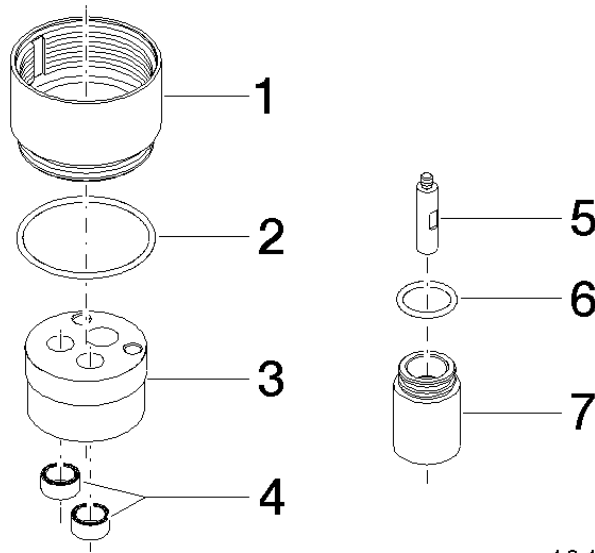

## Extension 25 mm -

---

12 191 970 90

- up to 25 mm: 1 x 12 191 970 90
- 26 mm - 50 mm: 2 x 12 191 970 90

for concealed single-lever shower and bath mixer 36  
12X SSS-FF

# Extension 25 mm -

12 191 970 90

mm [inches]

Extension 25 mm -

---

12 191 970 90

Product version up to 7/11/2019

**Product version from 7/11/2019**

### Product version from 7/11/2019

No.	Item Number	Name	Quantity used	Delivery time
	09 17 01 191 90	sleeve	8	2