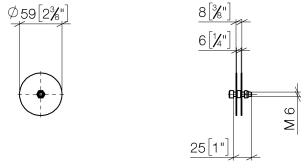

## MADISON Mounting for towel bar/tumbler mounting on two sides -

---

12 358 970 90

- for towel bar mounting plus towel bar mounting on back.
- the mounting kits are used to install products on glass.

# MADISON Mounting for towel bar/tumbler mounting on two sides -

---

12 358 970 90

mm [inches]

MADISON Mounting for towel bar/tumbler mounting on two sides -

---

12 358 970 90