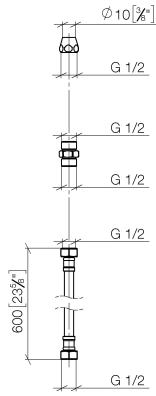

## Hose extension -

---

12 508 970 90

- 1/2" x 1/2" x 600mm high pressure hose

Extending the connection from the spout to a valve, if they are installed further apart.

## Hose extension -

---

12 508 970 90

mm [inches]

Hose extension -

12 508 970 90

Spare parts list

No.	Item Number	Name	Quantity used	Delivery time
1	90 23 30 040 00-00	threaded connector	1	10
2	09 24 03 242 90	nipple	1	2
3	12 502 970 90	High pressure hose 1/2" x 1/2" x 400 mm -	1	2