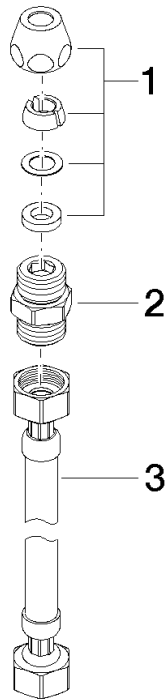

## Hose extension -

---

12 508 970 90

- 1/2" x 1/2" x 600mm high pressure hose

Extending the connection from the spout to a valve, if they are installed further apart.

## Hose extension -

---

12 508 970 90

mm [inches]

Hose extension -

12 508 970 90

Spare parts list

No.	Item Number	Name	Quantity used	Delivery time
1	90 23 30 040 00-00	threaded connector	1	10
2	09 24 03 242 90	nipple	1	2
3	12 502 970 90	High pressure hose 1/2" x 1/2" x 400 mm -	1	2