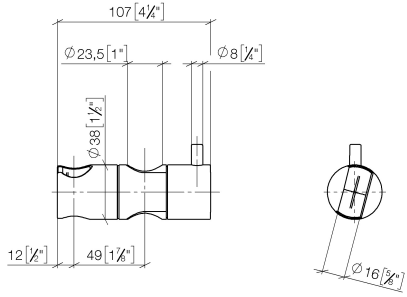

12 570 970

• for pipe diameter 23.5 mm

Fits: IMO, LULU, MADISON, MEM, TARA,  
CL.1, LISSÉ, VAIA, META, CYO

	Chrome	12 570 970-00
	Brushed Platinum	12 570 970-06
	Platinum	12 570 970-08
	Dark Chrome	12 570 970-19
	Light Gold	12 570 970-26
	Brushed Light Gold	12 570 970-27
	Brushed Durabronze (23kt Gold)	12 570 970-28
	Matte Black	12 570 970-33
	Brushed Bronze	12 570 970-42
	Brushed Champagne (22kt Gold)	12 570 970-46
	Champagne (22kt Gold)	12 570 970-47
	Brushed Chrome	12 570 970-93
	Brushed Dark Platinum	12 570 970-99

12 570 970

mm [inches]

12 570 970

**Product version from 10/1/2023**

Parts for other  
finishes can be found  
here: Brushed  
Platinum

Slide unit - Chrome

IMO

12 570 970

**Spare parts list**

**Product version from 10/1/2023**

No.	Item Number	Name	Quantity used	Delivery time
	09 12 12 217 90	sleeve	1	2