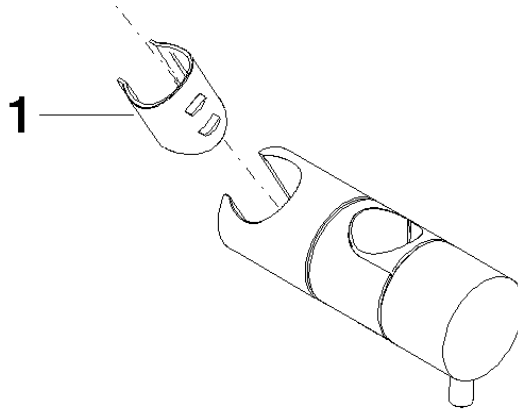

12 570 970

• for pipe diameter 23.5 mm

Fits: IMO, LULU, MADISON, MEM, TARA,  
CL.1, LISSÉ, VAIA, META, CYO

	Chrome	12 570 970-00
	Brushed Platinum	12 570 970-06
	Platinum	12 570 970-08
	Dark Chrome	12 570 970-19
	Light Gold	12 570 970-26
	Brushed Light Gold	12 570 970-27
	Brushed Durabronze (23kt Gold)	12 570 970-28
	Matte Black	12 570 970-33
	Brushed Bronze	12 570 970-42
	Brushed Champagne (22kt Gold)	12 570 970-46
	Champagne (22kt Gold)	12 570 970-47
	Brushed Chrome	12 570 970-93
	Brushed Dark Platinum	12 570 970-99

12 570 970

mm [inches]

12 570 970

**Product version from 10/1/2023**

Parts for other  
finishes can be found  
here: Brushed  
Platinum

Slide unit - Chrome

IMO

12 570 970

**Spare parts list**

**Product version from 10/1/2023**

No.	Item Number	Name	Quantity used	Delivery time
	09 12 12 217 90	sleeve	1	2