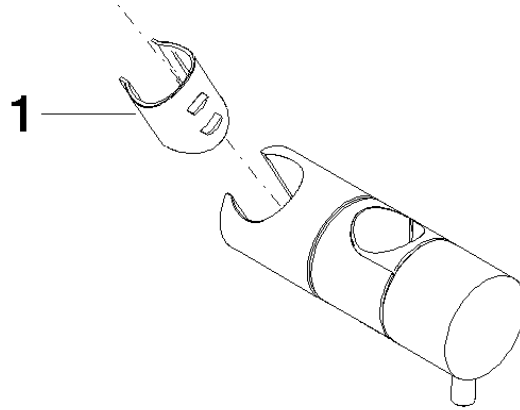

12 570 970

• for pipe diameter 23.5 mm

Fits: IMO, LULU, MADISON, MEM, TARA,  
CL.1, LISSÉ, VAIA, META, CYO

	Dark Chrome	12 570 970-19
	Chrome	12 570 970-00
	Brushed Platinum	12 570 970-06
	Platinum	12 570 970-08
	Light Gold	12 570 970-26
	Brushed Light Gold	12 570 970-27
	Brushed Durabronze (23kt Gold)	12 570 970-28
	Matte Black	12 570 970-33
	Brushed Bronze	12 570 970-42
	Brushed Champagne (22kt Gold)	12 570 970-46
	Champagne (22kt Gold)	12 570 970-47
	Brushed Chrome	12 570 970-93
	Brushed Dark Platinum	12 570 970-99

12 570 970

mm [inches]

12 570 970

Parts for other  
finishes can be found  
here: [Chrome](#)

Slide unit - Dark Chrome

IMO

12 570 970

## Spare parts list