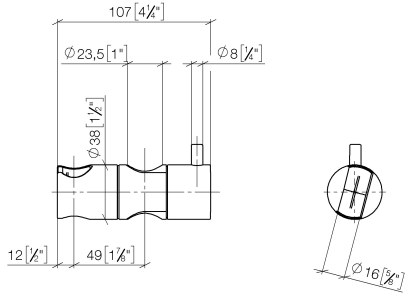

12 570 970

• for pipe diameter 23.5 mm

Fits: IMO, LULU, MADISON, MEM, TARA,  
CL.1, LISSÉ, VAIA, META, CYO

	Dark Chrome	12 570 970-19
	Chrome	12 570 970-00
	Brushed Platinum	12 570 970-06
	Platinum	12 570 970-08
	Light Gold	12 570 970-26
	Brushed Light Gold	12 570 970-27
	Brushed Durabronze (23kt Gold)	12 570 970-28
	Matte Black	12 570 970-33
	Brushed Bronze	12 570 970-42
	Brushed Champagne (22kt Gold)	12 570 970-46
	Champagne (22kt Gold)	12 570 970-47
	Brushed Chrome	12 570 970-93
	Brushed Dark Platinum	12 570 970-99

12 570 970

mm [inches]

12 570 970

Parts for other  
finishes can be found  
here: [Chrome](#)

Slide unit - Dark Chrome

IMO

12 570 970