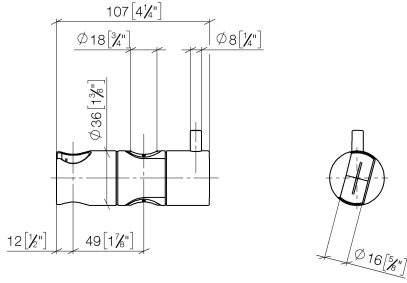

12 580 970

• for pipe diameter 18 mm

Fits: IMO, LULU, MADISON, MEM, TARA,
CL.1, LISSÉ, VAIA, META, CYO

	Chrome	12 580 970-00
	Brushed Platinum	12 580 970-06
	Platinum	12 580 970-08
	Durabrand (23kt Gold)	12 580 970-09
	Dark Chrome	12 580 970-19
	Light Gold	12 580 970-26
	Brushed Light Gold	12 580 970-27
	Brushed Durabrand (23kt Gold)	12 580 970-28
	Matte Black	12 580 970-33
	Brushed Bronze	12 580 970-42
	Brushed Champagne (22kt Gold)	12 580 970-46
	Champagne (22kt Gold)	12 580 970-47
	Brushed Chrome	12 580 970-93
	Brushed Dark Platinum	12 580 970-99

12 580 970

mm [inches]

12 580 970

Product version from 10/1/2023

Parts for other
finishes can be found
here: Brushed
Platinum

Slide unit - Chrome

IMO

12 580 970

Spare parts list

Product version from 10/1/2023

No.	Item Number	Name	Quantity used	Delivery time
	09 12 12 217 90	sleeve	2	2