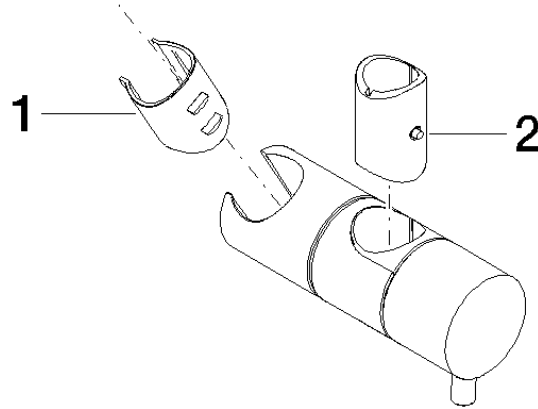

12 580 970

• for pipe diameter 18 mm

Fits: IMO, LULU, MADISON, MEM, TARA,
CL.1, LISSÉ, VAIA, META, CYO

	Chrome	12 580 970-00
	Brushed Platinum	12 580 970-06
	Platinum	12 580 970-08
	Durabrand (23kt Gold)	12 580 970-09
	Dark Chrome	12 580 970-19
	Light Gold	12 580 970-26
	Brushed Light Gold	12 580 970-27
	Brushed Durabrand (23kt Gold)	12 580 970-28
	Matte Black	12 580 970-33
	Brushed Bronze	12 580 970-42
	Brushed Champagne (22kt Gold)	12 580 970-46
	Champagne (22kt Gold)	12 580 970-47
	Brushed Chrome	12 580 970-93
	Brushed Dark Platinum	12 580 970-99

12 580 970

mm [inches]

12 580 970

Product version from 10/1/2023

Parts for other
finishes can be found
here: Brushed
Platinum

Slide unit - Chrome

IMO

12 580 970

Spare parts list

Product version from 10/1/2023

No.	Item Number	Name	Quantity used	Delivery time
	09 12 12 217 90	sleeve	2	2