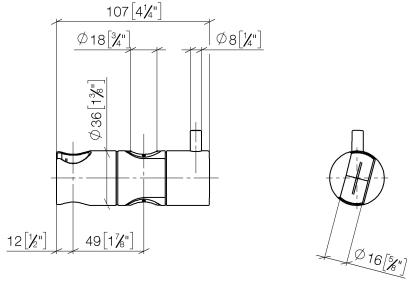

12 580 970

• for pipe diameter 18 mm

Fits: IMO, LULU, MADISON, MEM, TARA,  
CL.1, LISSÉ, VAIA, META, CYO

	Brushed Platinum	12 580 970-06
	Chrome	12 580 970-00
	Platinum	12 580 970-08
	Durabress (23kt Gold)	12 580 970-09
	Dark Chrome	12 580 970-19
	Light Gold	12 580 970-26
	Brushed Light Gold	12 580 970-27
	Brushed Durabress (23kt Gold)	12 580 970-28
	Matte Black	12 580 970-33
	Brushed Bronze	12 580 970-42
	Brushed Champagne (22kt Gold)	12 580 970-46
	Champagne (22kt Gold)	12 580 970-47
	Brushed Chrome	12 580 970-93
	Brushed Dark Platinum	12 580 970-99

12 580 970

mm [inches]

12 580 970

**Product version from 10/1/2023**

Parts for other  
finishes can be found  
here: [Chrome](#)

## Slide unit - Brushed Platinum

IMO

12 580 970

#### Product version from 10/1/2023

No.	Item Number	Name	Quantity used	Delivery time
	09 12 12 217 90	sleeve	2	2