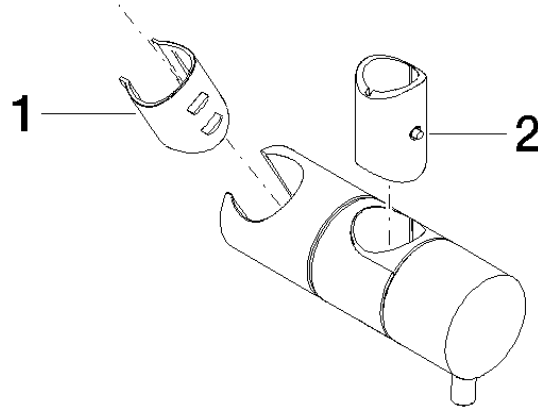

12 580 970

• for pipe diameter 18 mm

Fits: IMO, LULU, MADISON, MEM, TARA,  
CL.1, LISSÉ, VAIA, META, CYO

	Brushed Platinum	12 580 970-06
	Chrome	12 580 970-00
	Platinum	12 580 970-08
	Durabress (23kt Gold)	12 580 970-09
	Dark Chrome	12 580 970-19
	Light Gold	12 580 970-26
	Brushed Light Gold	12 580 970-27
	Brushed Durabress (23kt Gold)	12 580 970-28
	Matte Black	12 580 970-33
	Brushed Bronze	12 580 970-42
	Brushed Champagne (22kt Gold)	12 580 970-46
	Champagne (22kt Gold)	12 580 970-47
	Brushed Chrome	12 580 970-93
	Brushed Dark Platinum	12 580 970-99

12 580 970

mm [inches]

12 580 970

**Product version from 10/1/2023**

Parts for other  
finishes can be found  
here: [Chrome](#)

## Slide unit - Brushed Platinum

IMO

12 580 970

#### Product version from 10/1/2023

No.	Item Number	Name	Quantity used	Delivery time
	09 12 12 217 90	sleeve	2	2