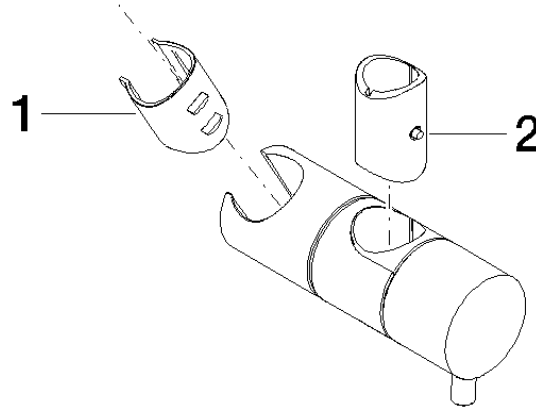

12 580 970

• for pipe diameter 18 mm

Fits: IMO, LULU, MADISON, MEM, TARA,  
CL.1, LISSÉ, VAIA, META, CYO

	Platinum	12 580 970-08
	Chrome	12 580 970-00
	Brushed Platinum	12 580 970-06
	Durabass (23kt Gold)	12 580 970-09
	Dark Chrome	12 580 970-19
	Light Gold	12 580 970-26
	Brushed Light Gold	12 580 970-27
	Brushed Durabass (23kt Gold)	12 580 970-28
	Matte Black	12 580 970-33
	Brushed Bronze	12 580 970-42
	Brushed Champagne (22kt Gold)	12 580 970-46
	Champagne (22kt Gold)	12 580 970-47
	Brushed Chrome	12 580 970-93
	Brushed Dark Platinum	12 580 970-99

12 580 970

mm [inches]

12 580 970

**Product version from 10/1/2023**

Parts for other  
finishes can be found  
here: [Chrome](#)

#### Product version from 10/1/2023

No.	Item Number	Name	Quantity used	Delivery time
	09 12 12 217 90	sleeve	2	2