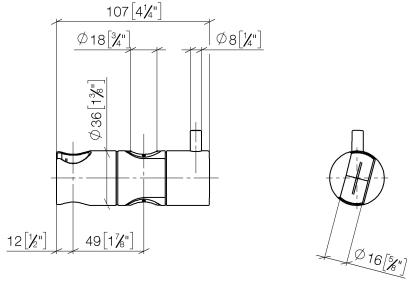

12 580 970

• for pipe diameter 18 mm

Fits: IMO, LULU, MADISON, MEM, TARA,  
CL.1, LISSÉ, VAIA, META, CYO

	Platinum	12 580 970-08
	Chrome	12 580 970-00
	Brushed Platinum	12 580 970-06
	Durabass (23kt Gold)	12 580 970-09
	Dark Chrome	12 580 970-19
	Light Gold	12 580 970-26
	Brushed Light Gold	12 580 970-27
	Brushed Durabass (23kt Gold)	12 580 970-28
	Matte Black	12 580 970-33
	Brushed Bronze	12 580 970-42
	Brushed Champagne (22kt Gold)	12 580 970-46
	Champagne (22kt Gold)	12 580 970-47
	Brushed Chrome	12 580 970-93
	Brushed Dark Platinum	12 580 970-99

12 580 970

mm [inches]

12 580 970

**Product version from 10/1/2023**

Parts for other  
finishes can be found  
here: [Chrome](#)

## Slide unit - Platinum

IMO

12 580 970

#### Product version from 10/1/2023

No.	Item Number	Name	Quantity used	Delivery time
	09 12 12 217 90	sleeve	2	2