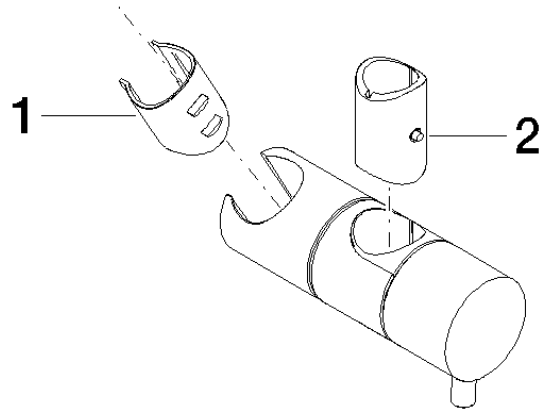

12 580 970

• for pipe diameter 18 mm

Fits: IMO, LULU, MADISON, MEM, TARA,  
CL.1, LISSÉ, VAIA, META, CYO

	Dark Chrome	12 580 970-19
	Chrome	12 580 970-00
	Brushed Platinum	12 580 970-06
	Platinum	12 580 970-08
	Durabronze (23kt Gold)	12 580 970-09
	Light Gold	12 580 970-26
	Brushed Light Gold	12 580 970-27
	Brushed Durabronze (23kt Gold)	12 580 970-28
	Matte Black	12 580 970-33
	Brushed Bronze	12 580 970-42
	Brushed Champagne (22kt Gold)	12 580 970-46
	Champagne (22kt Gold)	12 580 970-47
	Brushed Chrome	12 580 970-93
	Brushed Dark Platinum	12 580 970-99

12 580 970

mm [inches]

12 580 970

Parts for other  
finishes can be found  
here: [Chrome](#)

## Slide unit - Dark Chrome

IMO

12 580 970