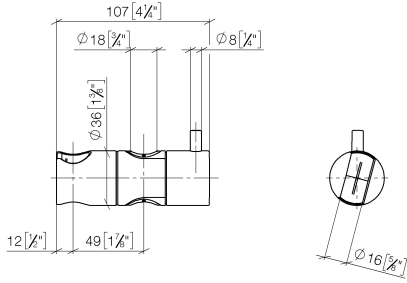

12 580 970

• for pipe diameter 18 mm

Fits: IMO, LULU, MADISON, MEM, TARA,  
CL.1, LISSÉ, VAIA, META, CYO

	Dark Chrome	12 580 970-19
	Chrome	12 580 970-00
	Brushed Platinum	12 580 970-06
	Platinum	12 580 970-08
	Durabronze (23kt Gold)	12 580 970-09
	Light Gold	12 580 970-26
	Brushed Light Gold	12 580 970-27
	Brushed Durabronze (23kt Gold)	12 580 970-28
	Matte Black	12 580 970-33
	Brushed Bronze	12 580 970-42
	Brushed Champagne (22kt Gold)	12 580 970-46
	Champagne (22kt Gold)	12 580 970-47
	Brushed Chrome	12 580 970-93
	Brushed Dark Platinum	12 580 970-99

12 580 970

mm [inches]

12 580 970

Parts for other  
finishes can be found  
here: [Chrome](#)

## Slide unit - Dark Chrome

IMO

12 580 970