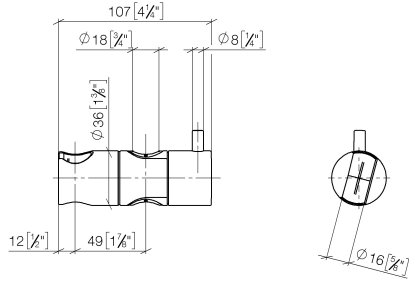

12 580 970

• for pipe diameter 18 mm

Fits: IMO, LULU, MADISON, MEM, TARA,
CL.1, LISSÉ, VAIA, META, CYO

	Light Gold	12 580 970-26
	Chrome	12 580 970-00
	Brushed Platinum	12 580 970-06
	Platinum	12 580 970-08
	Durabrand (23kt Gold)	12 580 970-09
	Dark Chrome	12 580 970-19
	Brushed Light Gold	12 580 970-27
	Brushed Durabrand (23kt Gold)	12 580 970-28
	Matte Black	12 580 970-33
	Brushed Bronze	12 580 970-42
	Brushed Champagne (22kt Gold)	12 580 970-46
	Champagne (22kt Gold)	12 580 970-47
	Brushed Chrome	12 580 970-93
	Brushed Dark Platinum	12 580 970-99

12 580 970

mm [inches]

12 580 970

Product version from 10/1/2023

Parts for other
finishes can be found
here: [Chrome](#)

Slide unit - Light Gold

IMO

12 580 970

Spare parts list

Product version from 10/1/2023

No.	Item Number	Name	Quantity used	Delivery time
	09 12 12 217 90	sleeve	2	2