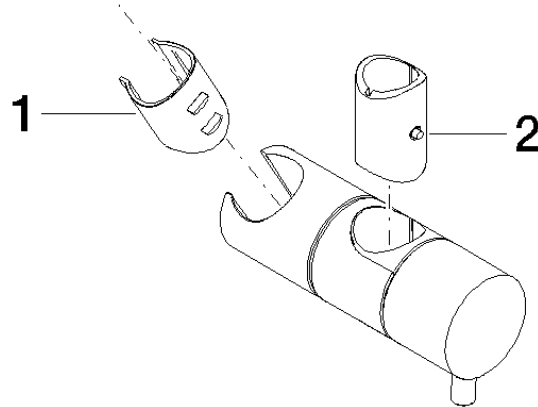

12 580 970

• for pipe diameter 18 mm

Fits: IMO, LULU, MADISON, MEM, TARA,
CL.1, LISSÉ, VAIA, META, CYO

	Brushed Light Gold	12 580 970-27
	Chrome	12 580 970-00
	Brushed Platinum	12 580 970-06
	Platinum	12 580 970-08
	Durabrand (23kt Gold)	12 580 970-09
	Dark Chrome	12 580 970-19
	Light Gold	12 580 970-26
	Brushed Durabrand (23kt Gold)	12 580 970-28
	Matte Black	12 580 970-33
	Brushed Bronze	12 580 970-42
	Brushed Champagne (22kt Gold)	12 580 970-46
	Champagne (22kt Gold)	12 580 970-47
	Brushed Chrome	12 580 970-93
	Brushed Dark Platinum	12 580 970-99

12 580 970

mm [inches]

12 580 970

Product version from 10/1/2023

Parts for other
finishes can be found
here: [Chrome](#)

Slide unit - Brushed Light Gold

IMO

12 580 970

Spare parts list

Product version from 10/1/2023

No.	Item Number	Name	Quantity used	Delivery time
	09 12 12 217 90	sleeve	2	2