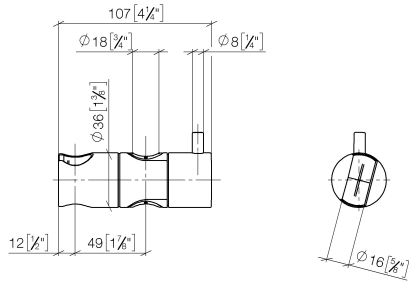

12 580 970

• for pipe diameter 18 mm

Fits: IMO, LULU, MADISON, MEM, TARA,
CL.1, LISSÉ, VAIA, META, CYO

	Brushed Light Gold	12 580 970-27
	Chrome	12 580 970-00
	Brushed Platinum	12 580 970-06
	Platinum	12 580 970-08
	Durabrand (23kt Gold)	12 580 970-09
	Dark Chrome	12 580 970-19
	Light Gold	12 580 970-26
	Brushed Durabrand (23kt Gold)	12 580 970-28
	Matte Black	12 580 970-33
	Brushed Bronze	12 580 970-42
	Brushed Champagne (22kt Gold)	12 580 970-46
	Champagne (22kt Gold)	12 580 970-47
	Brushed Chrome	12 580 970-93
	Brushed Dark Platinum	12 580 970-99

12 580 970

mm [inches]

12 580 970

Product version from 10/1/2023

Parts for other
finishes can be found
here: [Chrome](#)

Slide unit - Brushed Light Gold

IMO

12 580 970

Spare parts list

Product version from 10/1/2023

No.	Item Number	Name	Quantity used	Delivery time
	09 12 12 217 90	sleeve	2	2