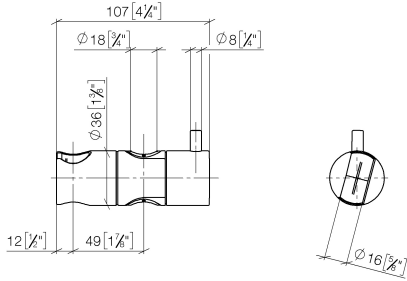

**Slide unit - Brushed Durabronze (23kt Gold)**

IMO

12 580 970

• for pipe diameter 18 mm

Fits: IMO, LULU, MADISON, MEM, TARA,  
CL.1, LISSÉ, VAIA, META, CYO

	Brushed Durabronze (23kt Gold)	12 580 970-28
	Chrome	12 580 970-00
	Brushed Platinum	12 580 970-06
	Platinum	12 580 970-08
	Durabronze (23kt Gold)	12 580 970-09
	Dark Chrome	12 580 970-19
	Light Gold	12 580 970-26
	Brushed Light Gold	12 580 970-27
	Matte Black	12 580 970-33
	Brushed Bronze	12 580 970-42
	Brushed Champagne (22kt Gold)	12 580 970-46
	Champagne (22kt Gold)	12 580 970-47
	Brushed Chrome	12 580 970-93
	Brushed Dark Platinum	12 580 970-99

12 580 970

mm [inches]

12 580 970

**Product version from 10/1/2023**

Parts for other  
finishes can be found  
here: [Chrome](#)

Slide unit - Brushed Durabross (23kt Gold)

IMO

12 580 970

**Spare parts list**

**Product version from 10/1/2023**

No.	Item Number	Name	Quantity used	Delivery time
	09 12 12 217 90	sleeve	2	2