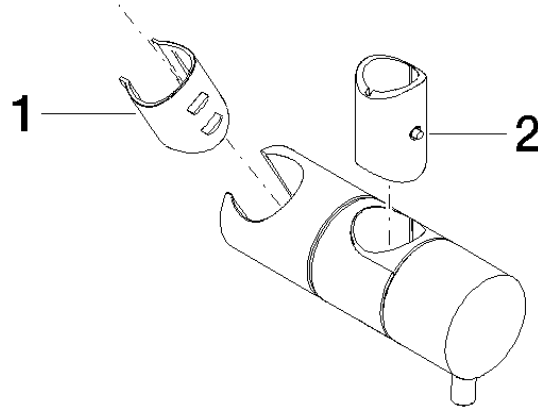

12 580 970

• for pipe diameter 18 mm

Fits: IMO, LULU, MADISON, MEM, TARA,
CL.1, LISSÉ, VAIA, META, CYO

	Matte Black	12 580 970-33
	Chrome	12 580 970-00
	Brushed Platinum	12 580 970-06
	Platinum	12 580 970-08
	Durabrand (23kt Gold)	12 580 970-09
	Dark Chrome	12 580 970-19
	Light Gold	12 580 970-26
	Brushed Light Gold	12 580 970-27
	Brushed Durabrand (23kt Gold)	12 580 970-28
	Brushed Bronze	12 580 970-42
	Brushed Champagne (22kt Gold)	12 580 970-46
	Champagne (22kt Gold)	12 580 970-47
	Brushed Chrome	12 580 970-93
	Brushed Dark Platinum	12 580 970-99

12 580 970

mm [inches]

12 580 970

Product version from 10/1/2023

Parts for other
finishes can be found
here: [Chrome](#)

Slide unit - Matte Black

IMO

12 580 970

Spare parts list

Product version from 10/1/2023

No.	Item Number	Name	Quantity used	Delivery time
	09 12 12 217 90	sleeve	2	2