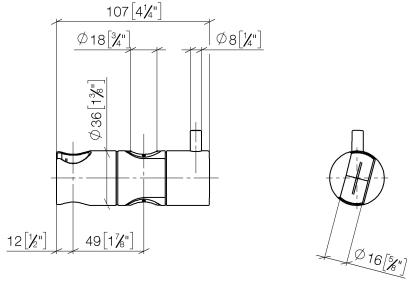

12 580 970

• for pipe diameter 18 mm

Fits: IMO, LULU, MADISON, MEM, TARA,
CL.1, LISSÉ, VAIA, META, CYO

	Matte Black	12 580 970-33
	Chrome	12 580 970-00
	Brushed Platinum	12 580 970-06
	Platinum	12 580 970-08
	Durabrand (23kt Gold)	12 580 970-09
	Dark Chrome	12 580 970-19
	Light Gold	12 580 970-26
	Brushed Light Gold	12 580 970-27
	Brushed Durabrand (23kt Gold)	12 580 970-28
	Brushed Bronze	12 580 970-42
	Brushed Champagne (22kt Gold)	12 580 970-46
	Champagne (22kt Gold)	12 580 970-47
	Brushed Chrome	12 580 970-93
	Brushed Dark Platinum	12 580 970-99

12 580 970

mm [inches]

12 580 970

Product version from 10/1/2023

Parts for other
finishes can be found
here: [Chrome](#)

Slide unit - Matte Black

IMO

12 580 970

Spare parts list

Product version from 10/1/2023

No.	Item Number	Name	Quantity used	Delivery time
	09 12 12 217 90	sleeve	2	2