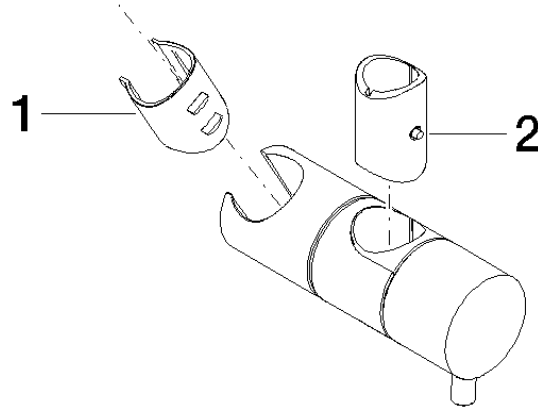

Slide unit - Brushed Chrome

IMO

12 580 970

• for pipe diameter 18 mm

Fits: IMO, LULU, MADISON, MEM, TARA,
CL.1, LISSÉ, VAIA, META, CYO

	Brushed Chrome	12 580 970-93
	Chrome	12 580 970-00
	Brushed Platinum	12 580 970-06
	Platinum	12 580 970-08
	Durabrand (23kt Gold)	12 580 970-09
	Dark Chrome	12 580 970-19
	Light Gold	12 580 970-26
	Brushed Light Gold	12 580 970-27
	Brushed Durabrand (23kt Gold)	12 580 970-28
	Matte Black	12 580 970-33
	Brushed Bronze	12 580 970-42
	Brushed Champagne (22kt Gold)	12 580 970-46
	Champagne (22kt Gold)	12 580 970-47
	Brushed Dark Platinum	12 580 970-99

12 580 970

mm [inches]

12 580 970

Product version from 10/1/2023

Parts for other
finishes can be found
here: [Chrome](#)

Slide unit - Brushed Chrome

IMO

12 580 970

Spare parts list

Product version from 10/1/2023

No.	Item Number	Name	Quantity used	Delivery time
	09 12 12 217 90	sleeve	2	2