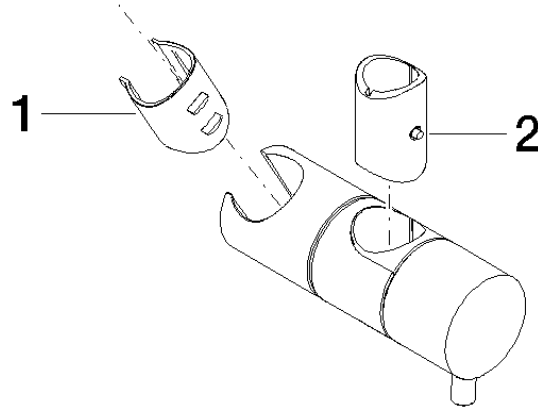

Slide unit - Brushed Dark Platinum

IMO

12 580 970

• for pipe diameter 18 mm

Fits: IMO, LULU, MADISON, MEM, TARA,
CL.1, LISSÉ, VAIA, META, CYO

	Brushed Dark Platinum	12 580 970-99
	Chrome	12 580 970-00
	Brushed Platinum	12 580 970-06
	Platinum	12 580 970-08
	Durabrand (23kt Gold)	12 580 970-09
	Dark Chrome	12 580 970-19
	Light Gold	12 580 970-26
	Brushed Light Gold	12 580 970-27
	Brushed Durabrand (23kt Gold)	12 580 970-28
	Matte Black	12 580 970-33
	Brushed Bronze	12 580 970-42
	Brushed Champagne (22kt Gold)	12 580 970-46
	Champagne (22kt Gold)	12 580 970-47
	Brushed Chrome	12 580 970-93

12 580 970

mm [inches]

12 580 970

Product version from 10/1/2023

Parts for other
finishes can be found
here: [Chrome](#)

Slide unit - Brushed Dark Platinum

IMO

12 580 970

Spare parts list

Product version from 10/1/2023

No.	Item Number	Name	Quantity used	Delivery time
	09 12 12 217 90	sleeve	2	2