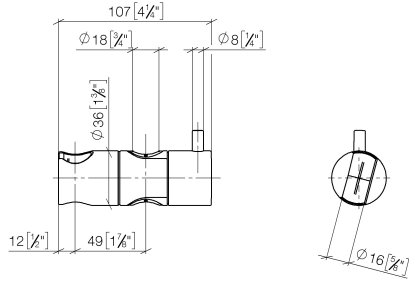

Slide unit - Brushed Dark Platinum

IMO

12 580 970

• for pipe diameter 18 mm

Fits: IMO, LULU, MADISON, MEM, TARA,
CL.1, LISSÉ, VAIA, META, CYO

	Brushed Dark Platinum	12 580 970-99
	Chrome	12 580 970-00
	Brushed Platinum	12 580 970-06
	Platinum	12 580 970-08
	Durabrand (23kt Gold)	12 580 970-09
	Dark Chrome	12 580 970-19
	Light Gold	12 580 970-26
	Brushed Light Gold	12 580 970-27
	Brushed Durabrand (23kt Gold)	12 580 970-28
	Matte Black	12 580 970-33
	Brushed Bronze	12 580 970-42
	Brushed Champagne (22kt Gold)	12 580 970-46
	Champagne (22kt Gold)	12 580 970-47
	Brushed Chrome	12 580 970-93

12 580 970

mm [inches]

12 580 970

Product version from 10/1/2023

Parts for other
finishes can be found
here: [Chrome](#)

Slide unit - Brushed Dark Platinum

IMO

12 580 970

Spare parts list

Product version from 10/1/2023

No.	Item Number	Name	Quantity used	Delivery time
	09 12 12 217 90	sleeve	2	2