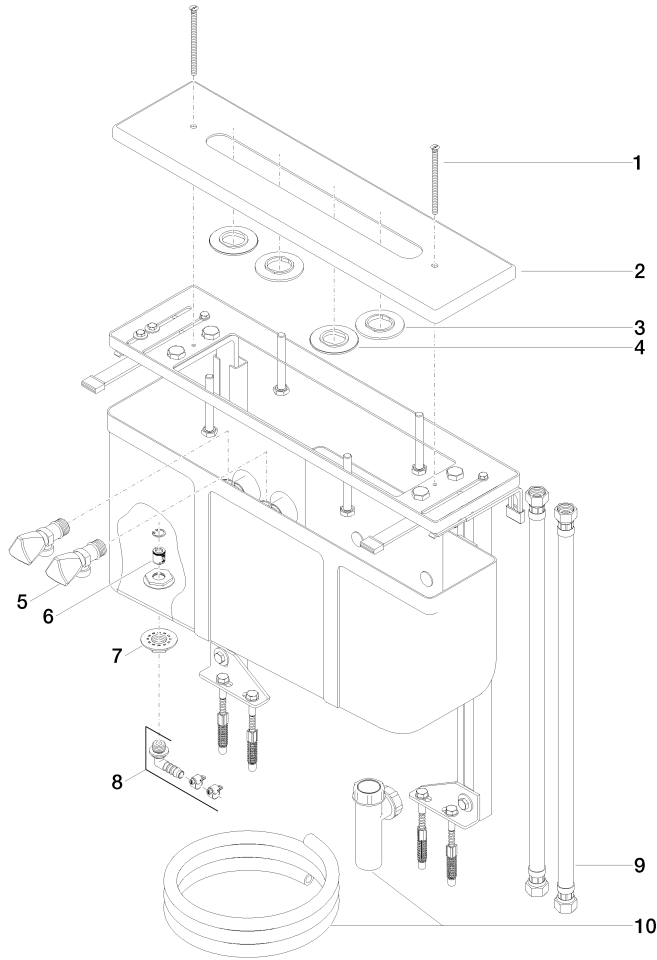

Perfecto installation kit -

12 614 970 90 Product version from 10/23/2019

- height adjustable
- 1/2" connection
- retaining screws and plugs
- 2x 1/2" x 1/2" x 600mm high pressure hose
- brass washers
- assembly kit with installation plate
- spacer posts
- installation plate 566 x 144 mm
- angle valves, variable in height and laterally

for deck-mounted tub/shower sets for tile mounting

Perfecto installation kit -

12 614 970 90 Product version from 10/23/2019

mm [inches]

Perfecto installation kit -

12 614 970 90 Product version from 10/23/2019

Spare parts list

No.	Item Number	Name	Quantity used	Delivery time
1	09 30 30 005 90	screw	2	2
2	09 28 01 005 90	plate	1	2
3	09 30 11 155 90	disc	2	2
4	09 30 11 014 90	disc	2	2
5	04 17 02 004 00 90	valve	2	2
6	09 23 01 160 90	back-flow preventer	1	2
7	09 23 10 010 90	nut	1	2
8	90 17 20 900 00 90	angle	1	60
9	12 503 970 90	High pressure hose 1/2" x 1/2" x 600 mm -	1	2
10	90 30 03 106 01 90	accessories	1	2