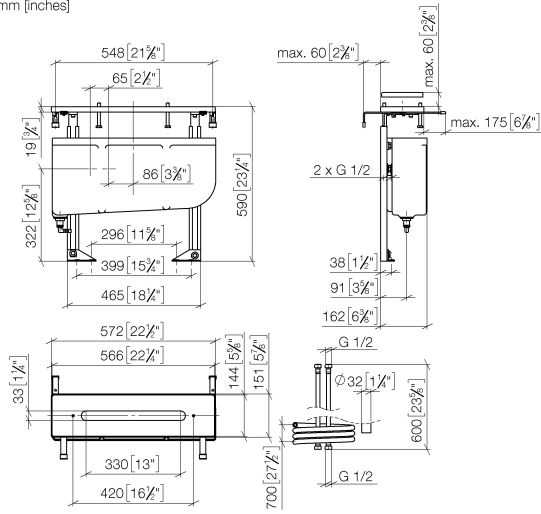

Perfecto installation kit -

12 614 970 90 Product version from 10/23/2019

- height adjustable
- 1/2" connection
- retaining screws and plugs
- 2x 1/2" x 1/2" x 600mm high pressure hose
- brass washers
- assembly kit with installation plate
- spacer posts
- installation plate 566 x 144 mm
- angle valves, variable in height and laterally

for deck-mounted tub/shower sets for tile mounting

Perfecto installation kit -

12 614 970 90 Product version from 10/23/2019

mm [inches]

Perfecto installation kit -

12 614 970 90 Product version from 10/23/2019

Spare parts list

No.	Item Number	Name	Quantity used	Delivery time
1	09 30 30 005 90	screw	2	2
2	09 28 01 005 90	plate	1	2
3	09 30 11 155 90	disc	2	2
4	09 30 11 014 90	disc	2	2
5	04 17 02 004 00 90	valve	2	2
6	09 23 01 160 90	back-flow preventer	1	2
7	09 23 10 010 90	nut	1	2
8	90 17 20 900 00 90	angle	1	60
9	12 503 970 90	High pressure hose 1/2" x 1/2" x 600 mm -	1	2
10	90 30 03 106 01 90	accessories	1	2