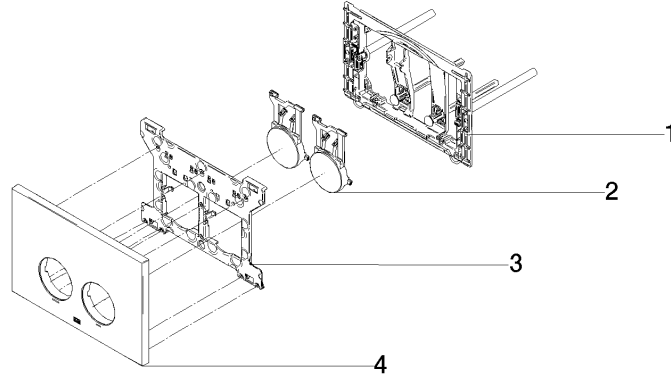

Flush plate for concealed WC cisterns made by Geberit round - Light Gold

12 665 979 Product version from 4/1/2024

Parts for other finishes can be found here: [Chrome](#)

Spare parts list

No.	Item Number	Name	Quantity used	Delivery time
1	90 28 01 030 00 90	base	1	2
2	90 20 97 100 00-26	button	2	30
3	90 28 10 212 00 90	base	1	2
4	90 11 97 012 00-26	cover	1	30