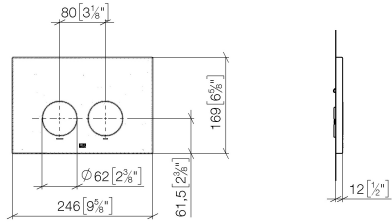

Flush plate for concealed WC cisterns made by Geberit round - Light Gold

12 665 979 Product version from 4/1/2024

- cover plate 169 x 246 x 12 mm
- Mechanical flush plate with manual flush buttons
- For 2-volume flushing system
- Includes mounting frame, actuator rods and fastening material
- Sound-absorbing push rods, tool-free fast adjustment
- Compatible with all Geberit Sigma series cisterns from 2001 onwards

Flush plate for concealed WC cisterns made by Geberit round - Light Gold

12 665 979 Product version from 4/1/2024

mm [inches]

Flush plate for concealed WC cisterns made by Geberit round - Light Gold

12 665 979 Product version from 4/1/2024