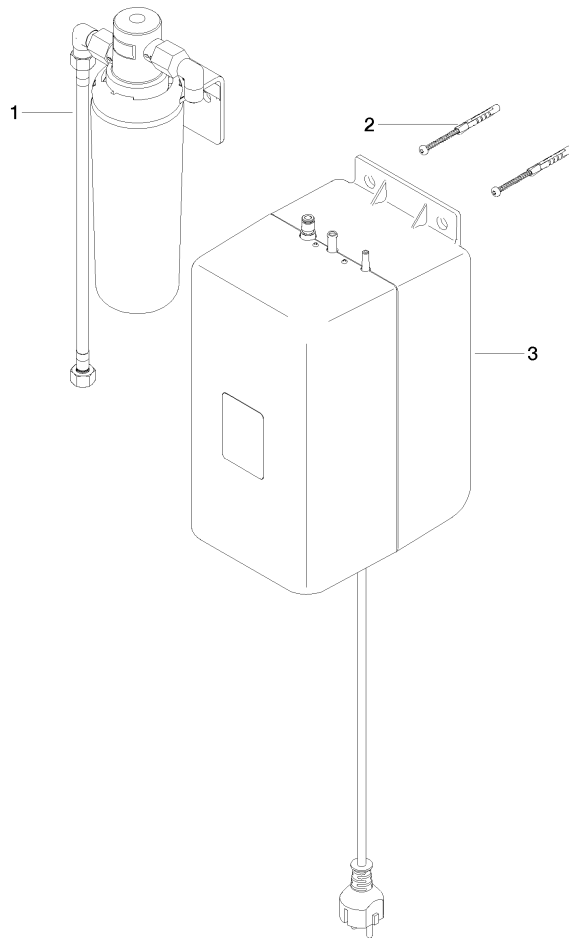

Hot water tank incl. filter -

12 892 970 90

- CEE 7/4 connector
- thermostat regulator (88°C - 98°C)
- capacity 2,5 litres
- power 1300 W
- voltage 220 - 240 volt
- activated carbon filter (5.0 micron level)
- chemical and mechanical filtering
- reduces water hardness (ion exchanger)
- filters dirt, rust, chlorine and lead particles
- filter capacity approx. 450 litres

For use with HOT & COLD WATER DISPENSER 17
861 625 / 17 861 680 / 17 861 790 / 17 861 875 / 17
861 888

The filter cartridge must be changed every six months. The installation instructions contain further information for guidance.

The products are not available in all markets, please contact your Dornbracht sales force.

NOTE: This item is conditioned separately.

Hot water tank incl. filter -

12 892 970 90

Hot water tank incl. filter -

12 892 970 90

Spare parts list

No.	Item Number	Name	Quantity used	Delivery time
1	90 11 11 073 00 90	filter	1	2
2	05 30 31 025 00 90	fixing set	1	2
3	90 10 01 033 00 90	tank	1	2