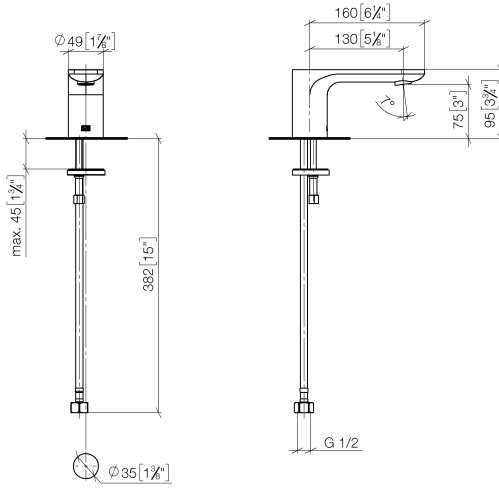

13 700 845

- 130mm projection
- fixed spout
- circular, air-enriched flow
- height of mixer 95 mm
- height up to aerator 75 mm
- hole diameter 35 mm
- 1/2" connection
- max. flow 5.7 l/min
- lead-free
- This product can help a building meet the requirements of Green Building Rating Systems, e.g. LEED®, BREEAM®, DGNB
- WRAS 1909064

13 700 845

mm [inches]

**Flow rate chart**

**Certificates**

LGA\_29120.

IAPMO\_N-4976.

WRAS\_1909064.

IAPMO\_4976 (4).

IAPMO\_6397.

13 700 845

**Spare parts list**

No.	Item Number	Name	Quantity used	Delivery time
1	90 11 84 015 00-00	spout	1	10
2	90 14 10 060 00 90	seal	1	2
3	09 31 20 065 90	plug	1	2
4	04 30 04 019 00 90	hose	1	2
5	09 31 11 012 90	pin	1	2
6	04 30 11 038 75 90	fixing set	1	2