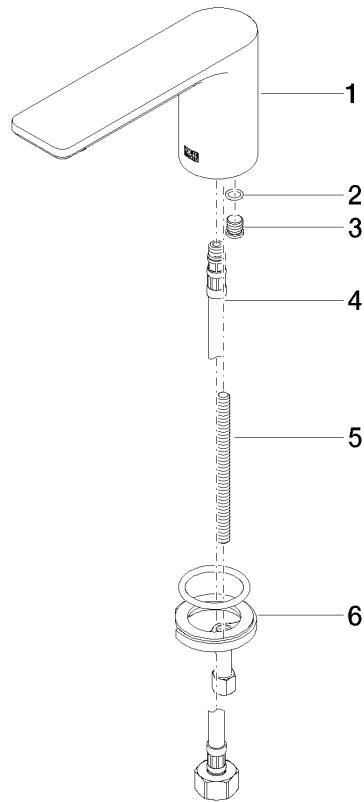

13 700 845

- 130mm projection
- fixed spout
- circular, air-enriched flow
- height of mixer 95 mm
- height up to aerator 75 mm
- hole diameter 35 mm
- 1/2" connection
- max. flow 5.7 l/min
- lead-free
- This product can help a building meet the requirements of Green Building Rating Systems, e.g. LEED®, BREEAM®, DGNB
- WRAS 1909064

13 700 845

mm [inches]

**Flow rate chart**

**Certificates**

LGA\_29120.

IAPMO\_N-4976.

WRAS\_1909064.

IAPMO\_4976 (4).

IAPMO\_6397.

13 700 845

**Spare parts list**

No.	Item Number	Name	Quantity used	Delivery time
1	90 11 84 015 00-00	spout	1	10
2	90 14 10 060 00 90	seal	1	2
3	09 31 20 065 90	plug	1	2
4	04 30 04 019 00 90	hose	1	2
5	09 31 11 012 90	pin	1	2
6	04 30 11 038 75 90	fixing set	1	2