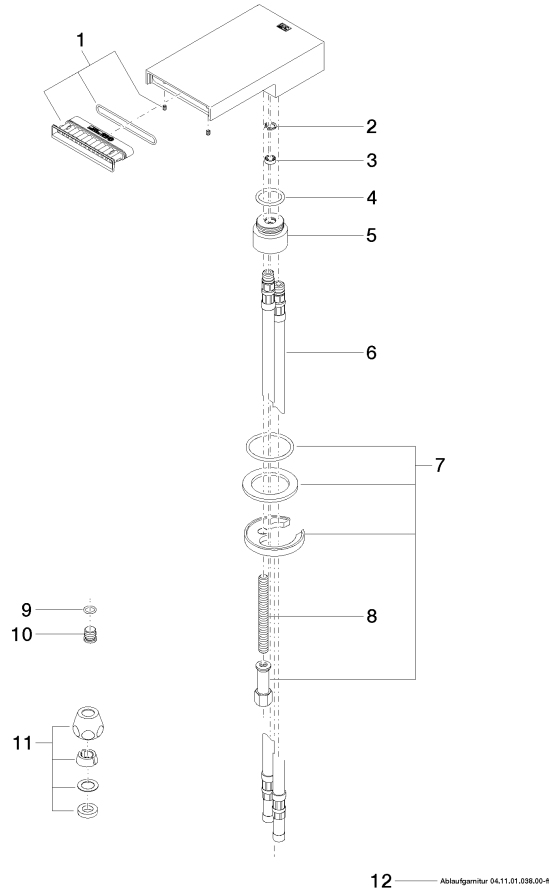

## SYMETRICS Deck-mounted basin spout with pop-up waste - Chrome

---

13 710 740 Product version from 3/11/2013

- 110mm projection
- fixed spout
- PEARLSTREAM
- height of mixer 30 mm
- height up to aerator 15 mm
- hole diameter 35 mm
- 2x screw-in M 10 x 1 pressure hose, leak-tested
- 1/2" connection
- max. flow 5 l/min
- lead-free

Only suitable for basins with an overflow.

**SYMETRICS Deck-mounted basin spout with pop-up waste - Chrome**

13 710 740 Product version from 3/11/2013

mm [inches]

**Flow rate chart**

**SYMETRICS Deck-mounted basin spout with pop-up waste - Chrome**

13 710 740 Product version from 3/11/2013

**Spare parts list**

No.	Item Number	Name	Quantity used	Delivery time
1	90 29 03 065 00 90	insert	1	2
2	09 16 01 016 90	ring	1	2
3	09 23 01 033 90	flow reducer	1	2
4	09 14 10 100 90	seal	1	2
5	09 11 10 093 90	connection	1	2
6	04 30 04 016 00 90	hose	2	60
7	04 30 11 038 74 90	fixing set	1	2
8	09 31 11 011 90	pin	1	2
9	90 14 10 060 00 90	seal	1	2
10	09 31 20 065 90	plug	1	2
11	90 23 30 040 00-00	threaded connector	1	10
12	10 125 970-00	Basin Waste with push fastening 1 1/4" - Chrome	1	2