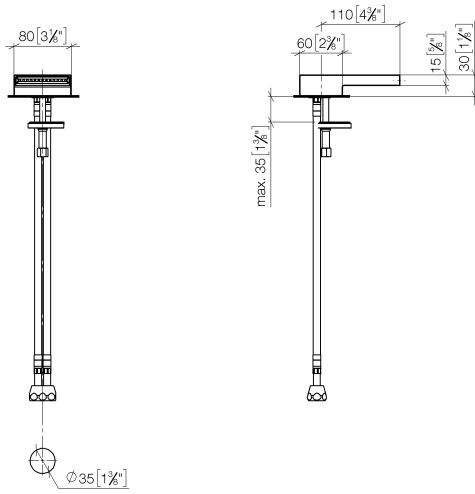

## SYMETRICS Deck-mounted basin spout with pop-up waste - Chrome

---

13 710 740 Product version from 3/11/2013

- 110mm projection
- fixed spout
- PEARLSTREAM
- height of mixer 30 mm
- height up to aerator 15 mm
- hole diameter 35 mm
- 2x screw-in M 10 x 1 pressure hose, leak-tested
- 1/2" connection
- max. flow 5 l/min
- lead-free

Only suitable for basins with an overflow.

**SYMETRICS Deck-mounted basin spout with pop-up waste - Chrome**

13 710 740 Product version from 3/11/2013

mm [inches]

**Flow rate chart**

**SYMETRICS Deck-mounted basin spout with pop-up waste - Chrome**

13 710 740 Product version from 3/11/2013

**Spare parts list**

No.	Item Number	Name	Quantity used	Delivery time
1	90 29 03 065 00 90	insert	1	2
2	09 16 01 016 90	ring	1	2
3	09 23 01 033 90	flow reducer	1	2
4	09 14 10 100 90	seal	1	2
5	09 11 10 093 90	connection	1	2
6	04 30 04 016 00 90	hose	2	60
7	04 30 11 038 74 90	fixing set	1	2
8	09 31 11 011 90	pin	1	2
9	90 14 10 060 00 90	seal	1	2
10	09 31 20 065 90	plug	1	2
11	90 23 30 040 00-00	threaded connector	1	10
12	10 125 970-00	Basin Waste with push fastening 1 1/4" - Chrome	1	2