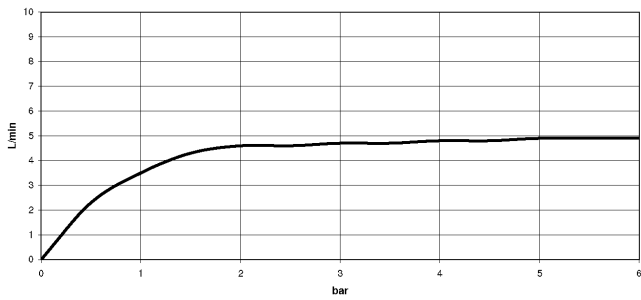

## SYMETRICS Deck-mounted basin spout with pop-up waste - Chrome

---

13 710 740 Product version from 3/11/2013

- 110mm projection
- fixed spout
- PEARLSTREAM
- height of mixer 30 mm
- height up to aerator 15 mm
- hole diameter 35 mm
- 2x screw-in M 10 x 1 pressure hose, leak-tested
- 1/2" connection
- max. flow 5 l/min
- lead-free

Only suitable for basins with an overflow.

**SYMETRICS Deck-mounted basin spout with pop-up waste - Chrome**

13 710 740 Product version from 3/11/2013

mm [inches]

**Flow rate chart**

**SYMETRICS Deck-mounted basin spout with pop-up waste - Chrome**