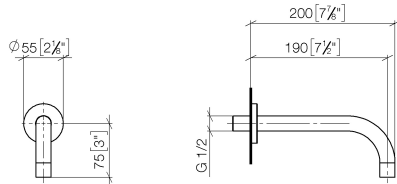

Wall-mounted basin spout without pop-up waste - Brushed Durabronze (23kt Gold)

13 800 882 Product version from 3/13/2017

- 190mm projection
- fixed spout
- circular, air-enriched flow
- hole diameter 40 mm
- rosette Ø 60 mm
- 1/2" connection
- plug-link mounting
- max. flow 7 l/min
- lead-free
- This product can help a building meet the requirements of Green Building Rating Systems, e.g. LEED®, BREEAM®, DGNB
- WRAS

Recommended miscellaneous

- Concealed wall elbow -**
- max. recess depth mm
 - min. recess depth mm

35 085 970 90

Wall-mounted basin spout without pop-up waste - Brushed Durabronz (23kt Gold)

13 800 882 Product version from 3/13/2017
mm [inches]

Flow rate chart

Codes & Standards

DIN 4109

ISO 3822

Scottish Water
Byelaws

UK Water Supply
Regulations

Ü-Zeichen

Wall-mounted basin spout without pop-up waste - Brushed Durabronze (23kt Gold)