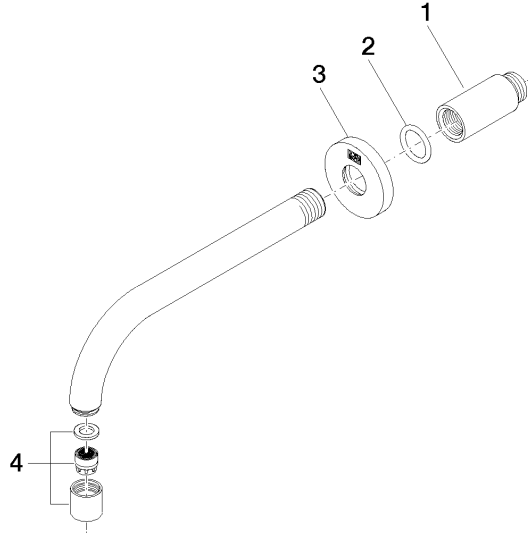

Wall-mounted basin spout without pop-up waste - Brushed Durabronze (23kt Gold)

13 800 882 Product version from 3/13/2017

- 190mm projection
- fixed spout
- circular, air-enriched flow
- hole diameter 40 mm
- rosette Ø 60 mm
- 1/2" connection
- plug-link mounting
- max. flow 7 l/min
- lead-free
- This product can help a building meet the requirements of Green Building Rating Systems, e.g. LEED®, BREEAM®, DGNB
- WRAS

Recommended miscellaneous

- Concealed wall elbow -**
- max. recess depth mm
 - min. recess depth mm

35 085 970 90

Wall-mounted basin spout without pop-up waste - Brushed Durabronz (23kt Gold)

13 800 882 Product version from 3/13/2017
mm [inches]

13 800 882 Product version from 3/13/2017

Certificates

WRAS_1811

LGA_29

WRAS_240602

Wall-mounted basin spout without pop-up waste - Brushed Durabronz (23kt Gold)

13 800 882 Product version from 3/13/2017

Spare parts list

No.	Item Number	Name	Quantity used	Delivery time
1	09 24 03 081 10 90	extension	1	2
2	90 14 10 026 00 90	seal	1	2
3	09 27 22 503-28	rosette	1	20
4	90 23 01 019 00-28	aerator	1	20