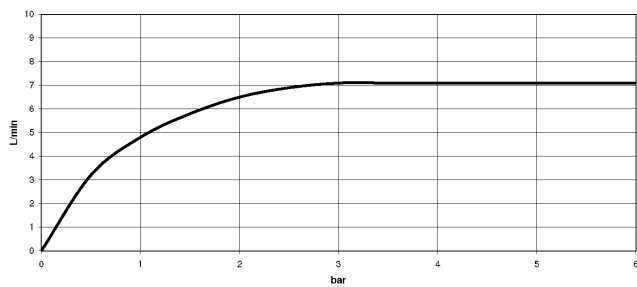

Recommended miscellaneous

- Concealed wall elbow -**
- max. recess depth mm
 - min. recess depth mm

35 085 970 90

Wall-mounted basin spout without pop-up waste - Brushed Durabronz (23kt Gold)

13 800 882 Product version from 3/13/2017
mm [inches]

Flow rate chart

Codes & Standards

DIN 4109

ISO 3822

Scottish Water
Byelaws

UK Water Supply
Regulations

Ü-Zeichen

Wall-mounted basin spout without pop-up waste - Brushed Durabronze (23kt Gold)