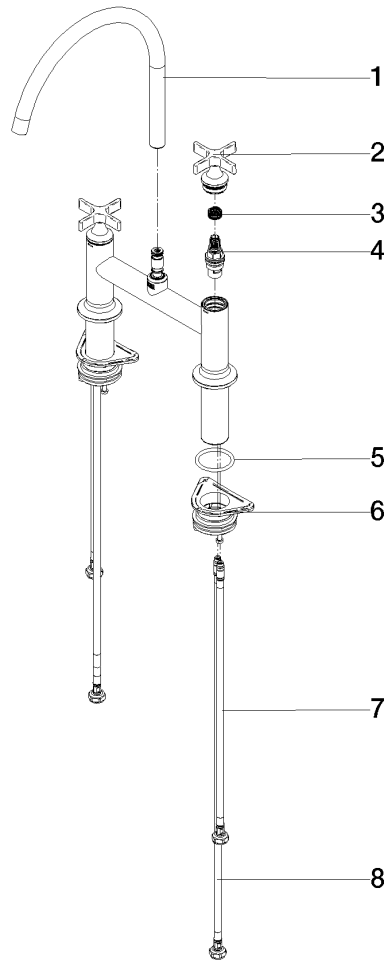

19 825 809 Product version from 7/1/2023

- 241mm projection
- pivotable spout 360°
- air-enriched flow
- max. flow 7 l/min at 3 bar flow pressure
- lead-free
- This product can help a building meet the requirements of Green Building Rating Systems, e.g. LEED®, BREEAM®, DGNB

Two-hole mixer for combining with rinsing/Profi spray only

	Dark Chrome	19 825 809-19
	Chrome	19 825 809-00
	Brushed Platinum	19 825 809-06
	Platinum	19 825 809-08
	Durabronze (23kt Gold)	19 825 809-09
	Brushed Durabronze (23kt Gold)	19 825 809-28
	Matte Black	19 825 809-33
	Brushed Bronze	19 825 809-42
	Brushed Champagne (22kt Gold)	19 825 809-46
	Champagne (22kt Gold)	19 825 809-47
	Brushed Chrome	19 825 809-93
	Brushed Dark Platinum	19 825 809-99

VAIA Two-hole bridge mixer for rinsing/Profi spray - Dark Chrome

VAIA

19 825 809 Product version from 7/1/2023

Certificates

LGA_38

19 825 809 Product version from 7/1/2023

Parts for other finishes can be found here: [Chrome](#)

Spare parts list

No.	Item Number	Name	Quantity used	Delivery time
1	90 28 22 396 00-19	spout	1	20
2	90 20 80 036 00-19	handle	2	-
Spare part can no longer be ordered, please order the replacement item				
3	90 12 12 232 00 90	fixing cap	2	2
4	90 90 03 131 00 90	top	2	2
5	90 14 10 043 00 90	seal	2	2
6	04 30 11 040 00 90	fixing set	2	2
7	04 30 04 100 00 90	hose	2	2
8	04 30 04 101 00 90	hose	2	2