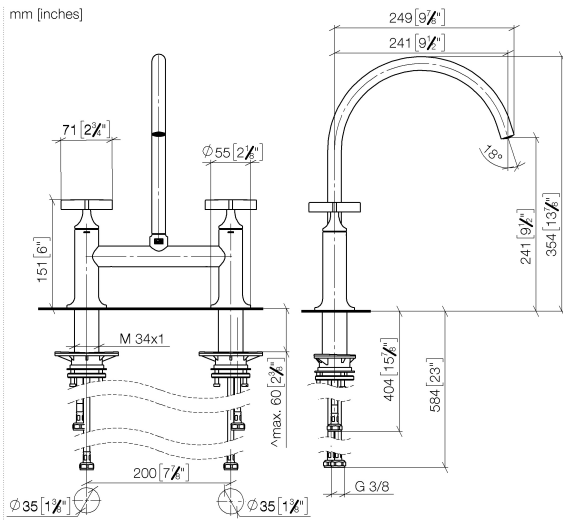

19 825 809 Product version from 7/1/2023

Flow rate chart