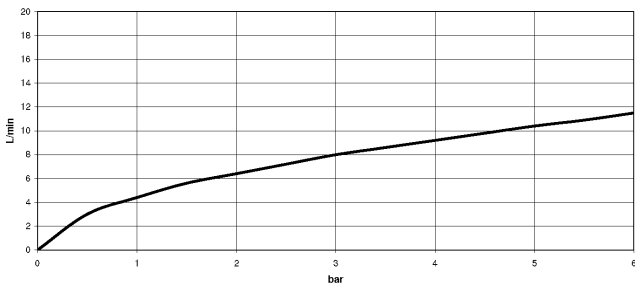

19 875 809

- 240mm projection
- pivotable spout 360°
- Optional swivel limiter available with swivel limiter set 12 823 970 90
- air-enriched flow and spray flow
- 1800 mm metal shower hose
- sprayface with anti-scaling system
- max. flow 8 l/min at 3 bar flow pressure
- lead-free
- This product can help a building meet the requirements of Green Building Rating Systems, e.g. LEED®, BREEAM®, DGNB

Recommended miscellaneous

Swivel limitation set -

12 823 970 90

Recommended miscellaneous

VAIA Dispenser with rosette - Chrome

82 434 809-00

19 875 809

Flow rate chart

Product version from 7/1/2023

No.	Item Number	Name	Quantity used	Delivery time
	90 28 22 397 00-00	spout	16	10