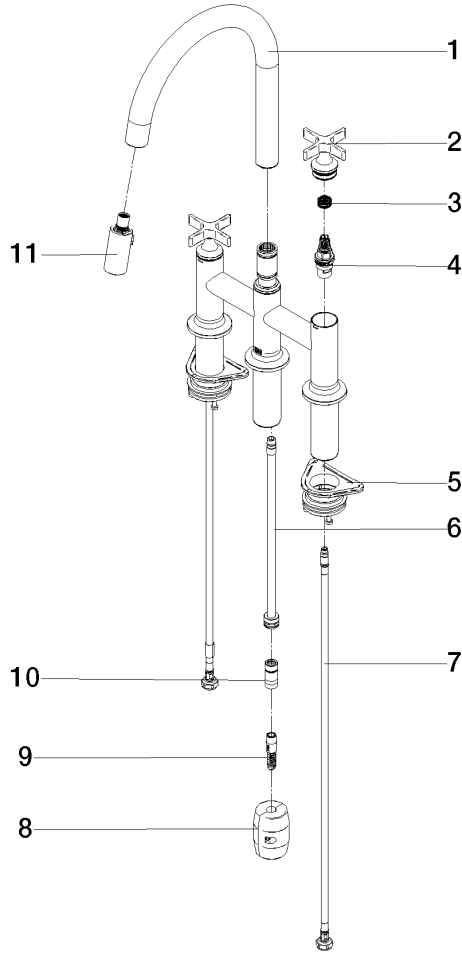

19 875 809

- 240mm projection
- pivotable spout 360°
- Optional swivel limiter available with swivel limiter set 12 823 970 90
- air-enriched flow and spray flow
- 1800 mm metal shower hose
- sprayface with anti-scaling system
- max. flow 8 l/min at 3 bar flow pressure
- lead-free
- This product can help a building meet the requirements of Green Building Rating Systems, e.g. LEED®, BREEAM®, DGNB

Codes & Standards

DIN 4109

EN 1717

ISO 3822

Ü-Zeichen

VAIA Three-hole bridge mixer Pull-down with spray function - Chrome

VAIA

19 875 809

Certificates

Belgaqua_24-005-2 LGA_38

19 875 809

Product version from 7/1/2023

VAIA Three-hole bridge mixer Pull-down with spray function - Chrome

VAIA

19 875 809

Spare parts list

Product version from 7/1/2023

No.	Item Number	Name	Quantity used	Delivery time
	90 28 22 397 00-00	spout	16	10