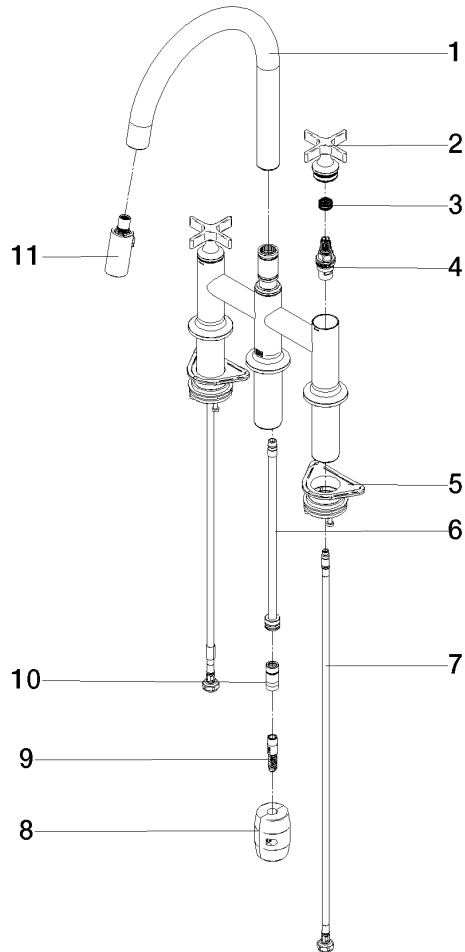

19 875 809

- 240mm projection
- pivotable spout 360°
- Optional swivel limiter available with swivel limiter set 12 823 970 90
- air-enriched flow and spray flow
- 1800 mm metal shower hose
- sprayface with anti-scaling system
- max. flow 8 l/min at 3 bar flow pressure
- lead-free
- This product can help a building meet the requirements of Green Building Rating Systems, e.g. LEED®, BREEAM®, DGNB

Codes & Standards

DIN 4109

EN 1717

ISO 3822

Ü-Zeichen

VAIA Three-hole bridge mixer Pull-down with spray function - Brushed Platinum

VAIA

19 875 809

Certificates

Belgaqua_24-005-2 LGA_38

19 875 809

Product version from 7/1/2023

VAIA Three-hole bridge mixer Pull-down with spray function - Brushed Platinum

VAIA

19 875 809

Spare parts list

Product version from 7/1/2023

No.	Item Number	Name	Quantity used	Delivery time
	90 28 22 397 00-06	spout	16	10