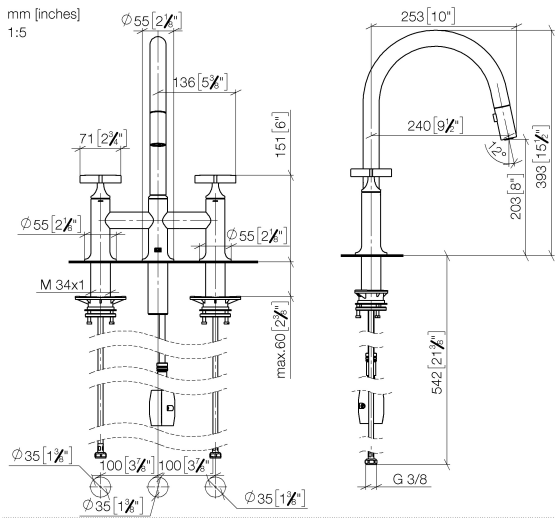

19 875 809

Flow rate chart

Codes & Standards

DIN 4109

EN 1717

ISO 3822

Ü-Zeichen