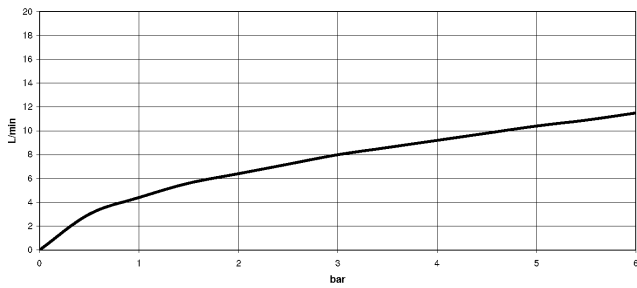

19 875 809

- 240mm projection
- pivotable spout 360°
- Optional swivel limiter available with swivel limiter set 12 823 970 90
- air-enriched flow and spray flow
- 1800 mm metal shower hose
- sprayface with anti-scaling system
- max. flow 8 l/min at 3 bar flow pressure
- lead-free
- This product can help a building meet the requirements of Green Building Rating Systems, e.g. LEED®, BREEAM®, DGNB

Recommended miscellaneous

Swivel limitation set -

12 823 970 90

Recommended miscellaneous

**VAIA Dispenser with rosette -
Brushed Platinum**

82 434 809-06

19 875 809

Flow rate chart