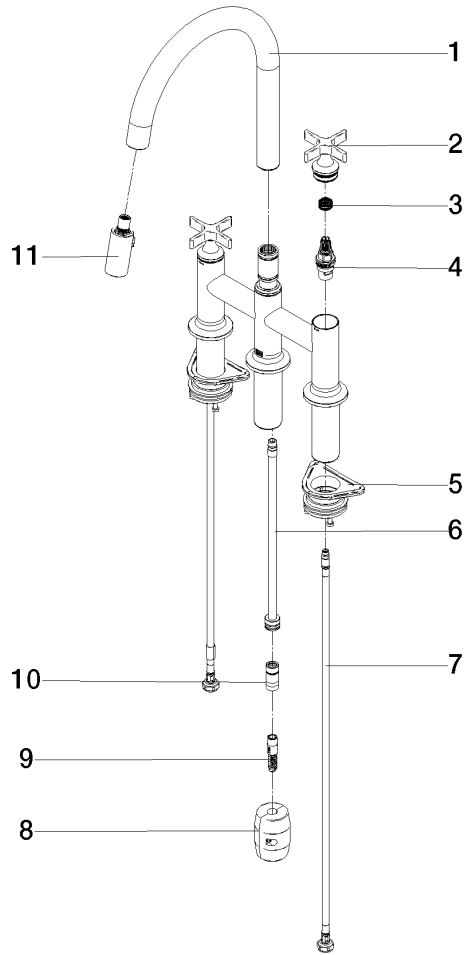

19 875 809

- 240mm projection
- pivotable spout 360°
- Optional swivel limiter available with swivel limiter set 12 823 970 90
- air-enriched flow and spray flow
- 1800 mm metal shower hose
- sprayface with anti-scaling system
- max. flow 8 l/min at 3 bar flow pressure
- lead-free
- This product can help a building meet the requirements of Green Building Rating Systems, e.g. LEED®, BREEAM®, DGNB

Codes & Standards

DIN 4109

EN 1717

ISO 3822

Ü-Zeichen

VAIA Three-hole bridge mixer Pull-down with spray function - Platinum

VAIA

19 875 809

Certificates

Belgaqua_24-005-2 LGA_38

19 875 809

Product version from 7/1/2023

VAIA Three-hole bridge mixer Pull-down with spray function - Platinum

VAIA

19 875 809

Spare parts list

Product version from 7/1/2023

No.	Item Number	Name	Quantity used	Delivery time
	90 28 22 397 00-08	spout	16	40