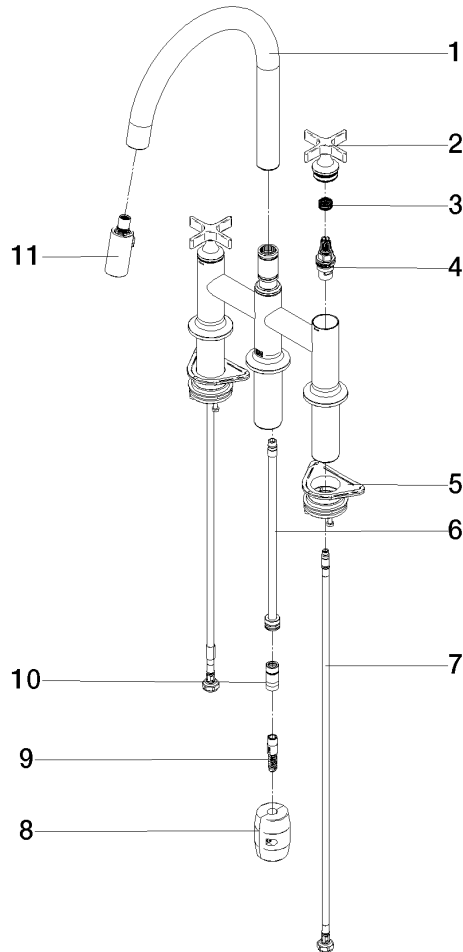

**VAIA Three-hole bridge mixer Pull-down with spray function - Durabronss (23kt Gold)**

VAIA

19 875 809

- 240mm projection
- pivotable spout 360°
- Optional swivel limiter available with swivel limiter set 12 823 970 90
- air-enriched flow and spray flow
- 1800 mm metal shower hose
- sprayface with anti-scaling system
- max. flow 8 l/min at 3 bar flow pressure
- lead-free
- This product can help a building meet the requirements of Green Building Rating Systems, e.g. LEED®, BREEAM®, DGNB

---

VAIA

19 875 809  
Certificates

---

Belgaqua\_24-005-2 LGA\_38

19 875 809

Product version from 7/1/2023

VAIA Three-hole bridge mixer Pull-down with spray function - Durabronss (23kt Gold)

### Spare parts list

#### Product version from 7/1/2023

No.	Item Number	Name	Quantity used	Delivery time
	90 28 22 397 00-09	spout	16	40