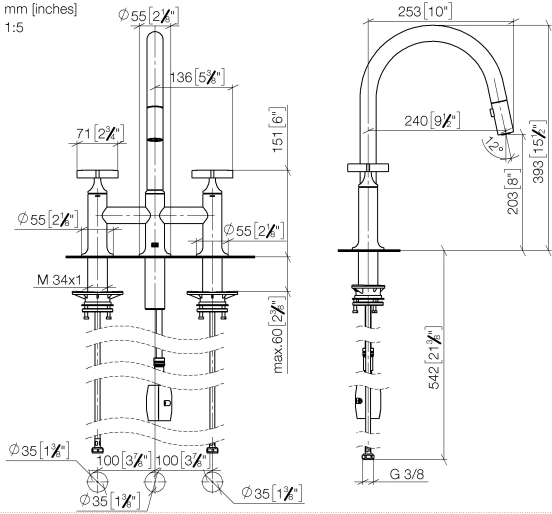

**VAIA Three-hole bridge mixer Pull-down with spray function - Durabronss (23kt Gold)**

VAIA

19 875 809

- 240mm projection
- pivotable spout 360°
- Optional swivel limiter available with swivel limiter set 12 823 970 90
- air-enriched flow and spray flow
- 1800 mm metal shower hose
- sprayface with anti-scaling system
- max. flow 8 l/min at 3 bar flow pressure
- lead-free
- This product can help a building meet the requirements of Green Building Rating Systems, e.g. LEED®, BREEAM®, DGNB

**Recommended miscellaneous**

**Swivel limitation set -**

12 823 970 90

**Recommended miscellaneous**

**VAIA Dispenser with rosette - Durabronss (23kt Gold)**

82 434 809-09

19 875 809

mm [inches]

1:5

**Flow rate chart**

**Codes & Standards**

DIN 4109

EN 1717

ISO 3822

Ü-Zeichen

VAIA Three-hole bridge mixer Pull-down with spray function - Durabronss (23kt Gold)

#### Product version from 7/1/2023

No.	Item Number	Name	Quantity used	Delivery time
	90 28 22 397 00-09	spout	16	40