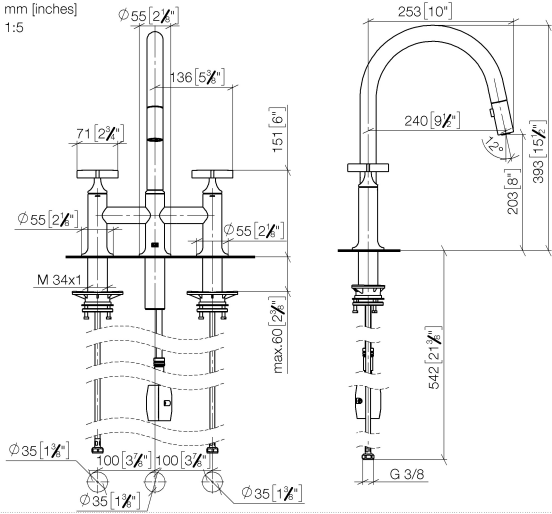

**VAIA Three-hole bridge mixer Pull-down with spray function - Brushed Durabron (23kt Gold)**

VAIA

19 875 809

- 240mm projection
  - pivotable spout 360°
  - Optional swivel limiter available with swivel limiter set 12 823 970 90
  - air-enriched flow and spray flow
  - 1800 mm metal shower hose
  - sprayface with anti-scaling system
  - max. flow 8 l/min at 3 bar flow pressure
  - lead-free
  - This product can help a building meet the requirements of Green Building Rating Systems, e.g. LEED®, BREEAM®, DGNB
- Intrinsic protection against back flow.

**Recommended miscellaneous**

**Swivel limitation set -**

12 823 970 90

**Recommended miscellaneous**

**VAIA Dispenser with rosette -  
Brushed Durabron (23kt Gold)**

82 434 809-28

**VAIA Three-hole bridge mixer Pull-down with spray function - Brushed Durabronz (23kt Gold)**

VAIA

19 875 809

mm [inches]

1:5

**Flow rate chart**

**Codes & Standards**

DIN 4109

EN 1717

No.	Item Number	Name	Quantity used	Delivery time
	90 28 22 397 00-28	spout	16	20