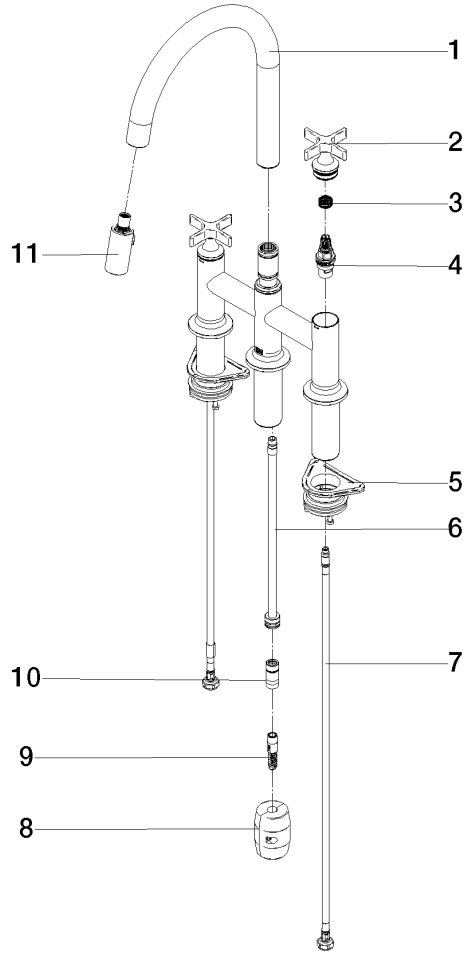

**VAIA Three-hole bridge mixer Pull-down with spray function - Brushed Durabron (23kt Gold)**

VAIA

19 875 809

- 240mm projection
  - pivotable spout 360°
  - Optional swivel limiter available with swivel limiter set 12 823 970 90
  - air-enriched flow and spray flow
  - 1800 mm metal shower hose
  - sprayface with anti-scaling system
  - max. flow 8 l/min at 3 bar flow pressure
  - lead-free
  - This product can help a building meet the requirements of Green Building Rating Systems, e.g. LEED®, BREEAM®, DGNB
- Intrinsic protection against back flow.

VAIA

19 875 809

mm [inches]

1:5

**Flow rate chart**

**Codes & Standards**

DIN 4109

EN 1717

Belgaqua\_24-005-2 LGA\_38

19 875 809

Product version from 7/1/2023

VAIA Three-hole bridge mixer Pull-down with spray function - Brushed  
Durabronz (23kt Gold)

VAIA

19 875 809

**Spare parts list**

**Product version from 7/1/2023**

No.	Item Number	Name	Quantity used	Delivery time
	90 28 22 397 00-28	spout	16	20